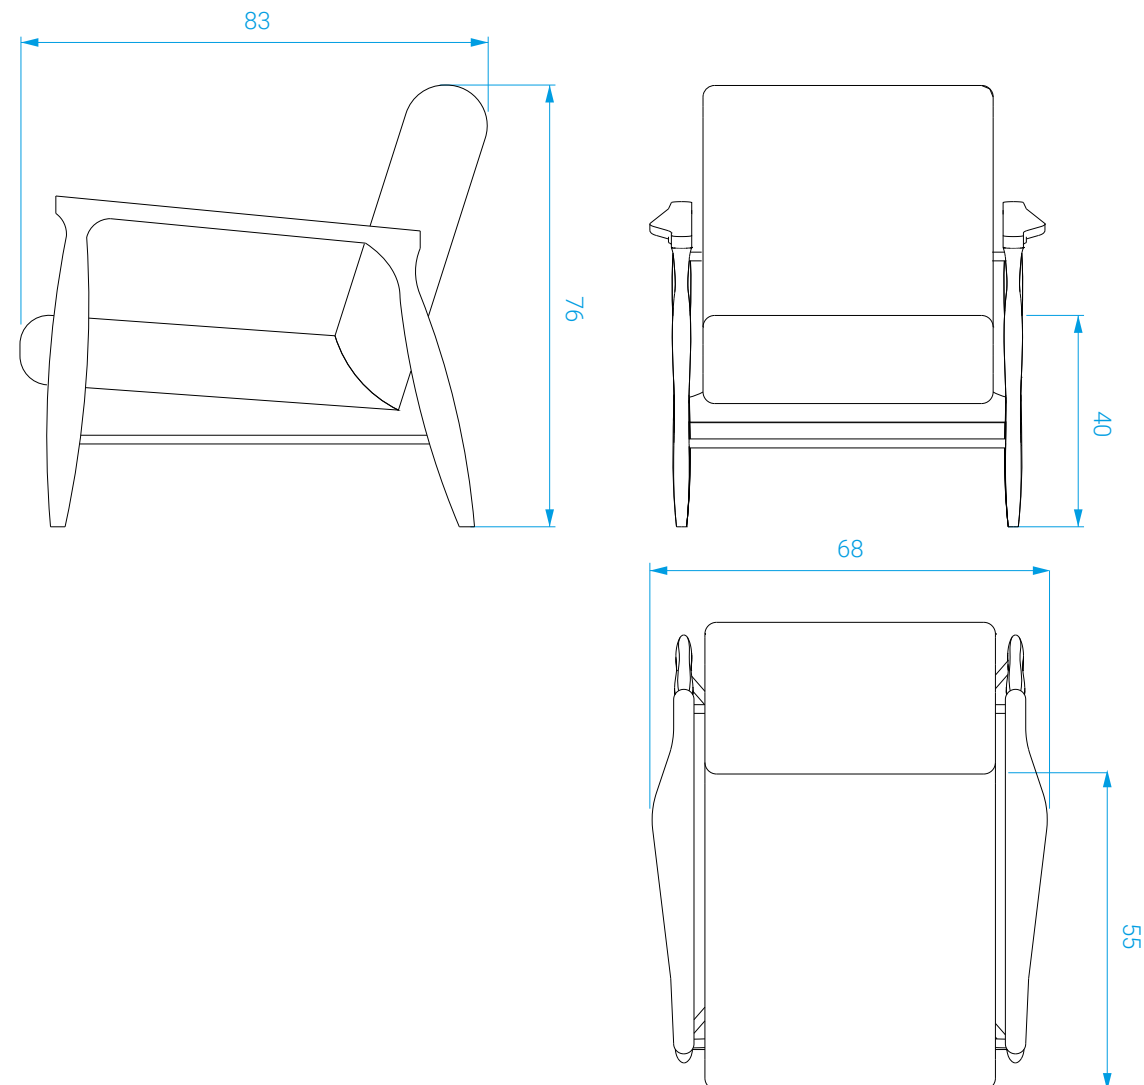

Fauteuil Floating

Floating armchair

Piètement en chêne massif naturel ou teinté noir mat.
Revêtement en tissu, velours ou cuir.
Coussin d'assise : mousse HR bi-densité, 30-35kg/m³.

Solid oak frame natural or matte black-painted.
Upholstery available in fabric, velvet or leather.
Seat cushion: HR bi-density foam, 30-35kg/m³.

DIMENSIONS

Larg. : 68 cm . Prof. : 83 cm . Haut. : 76 cm
Hauteur de l'assise : 37 cm

MEASURES

Length: 68 cm . Depth: 83 cm . Height: 76 cm
Seat height : 40 cm

POIDS

13 kg

WEIGHT

13 kg

COLISAGE

17 kg brut / 0,5 m³

PACKAGING

17 kg gross weight / 0,5 m³