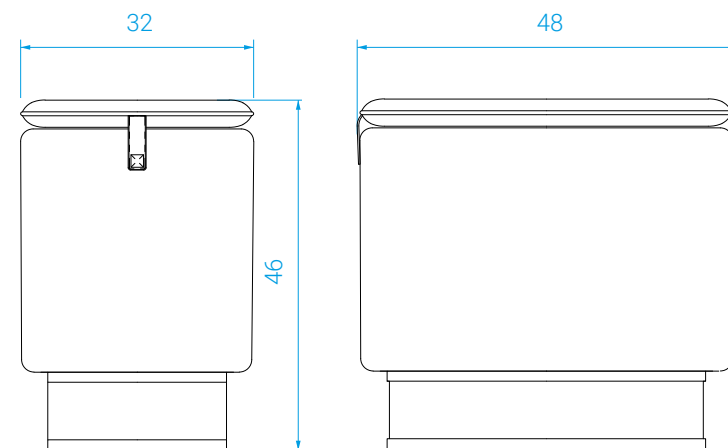

Pouf Montpensier rectangulaire

Montpensier rectangular stool

Structure en bois. Cerclage en laiton.
Assise en mousse HR bi-densité, 30-35kg/m³.
Coussin tapissé de cuir ou de tissu.
Tissus Lelièvre.

DIMENSIONS

Long.: 48 cm . Prof. : 32 cm . Haut. : 46 cm

POIDS

18 kg

COLISAGE

19 kg brut / 0,1 m³

Wood structure. Brass strapping.
Seat in HR bi-density foam, 30-35kg/m³.
Cushion upholstered in leather or fabric
Lelièvre Fabric.

MEASURES

Length: 48 cm . Depth: 32 cm . Height: 46 cm

WEIGHT

18 kg

PACKAGING

19 kg gross weight / 0,1 m³