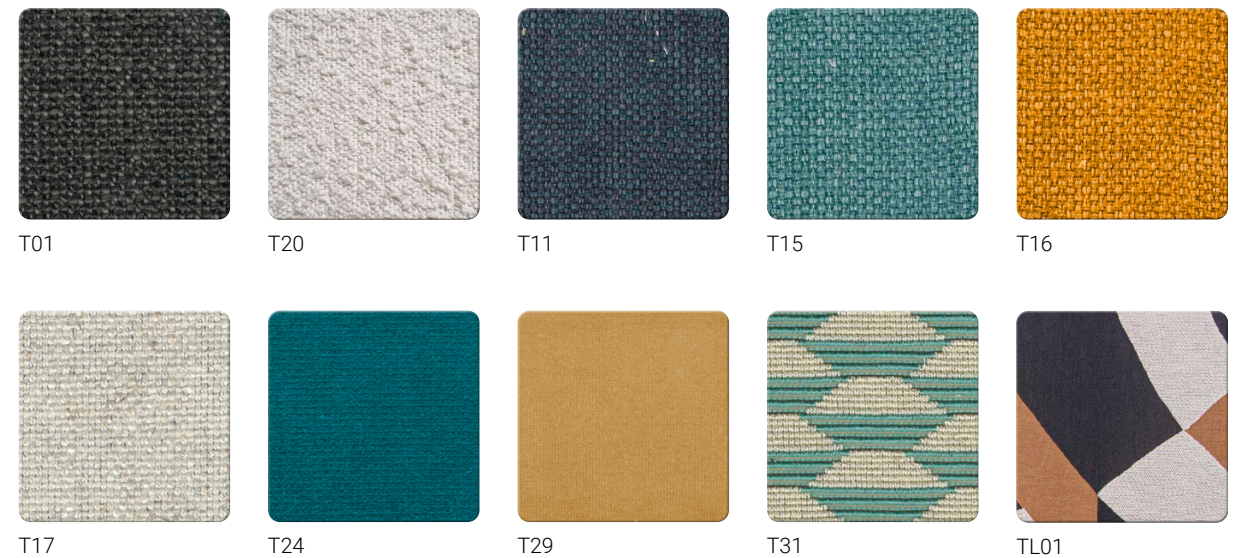

FAUTEUIL FLOATING - CHÊNE MASSIF FLOATING ARMCHAIR - SOLID OAK