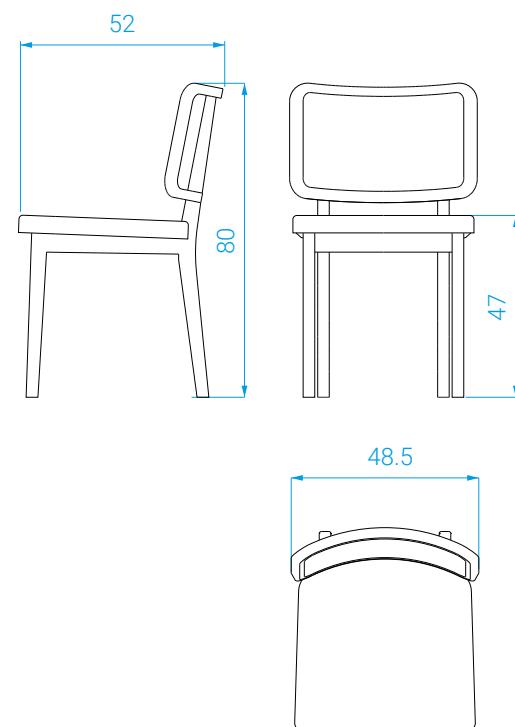

Chaise

Chair

Structure en chêne massif ou teinté noir.
Revêtement en tissu ou cuir.
Dossier cannage ou tapissier.
Accoudoirs en laiton.

DIMENSIONS

Avec accoudoirs:
Larg.: 54cm . Prof.: 50,5cm . Haut.: 81 cm
Sans accoudoirs:
Larg.: 46 cm . Prof.: 50,5cm . Haut.: 81 cm
Hauteur de l'assise : 45cm

POIDS

Avec accoudoirs: 5 kg
Sans accoudoirs: 4,5kg

COLISAGE

6 kg brut / 0,28 m³

*Solid oak frame or black finish.
Seat upholstered in leather or fabric.
Cane or upholstered backrest.
Brass armrest version available.*

MEASURES

With armrests:
Width: 54cm . Depth: 50,5cm . Height: 81 cm
Without armrests:
Width: 46 cm . Depth: 50,5cm . Height: 81 cm
Seat height : 45 cm

WEIGHT

With armrests: 5 kg
Without armrests: 4,5 kg

PACKAGING

6 kg gross weight / 0,28 m³

Sans accoudoirs
Without armrests