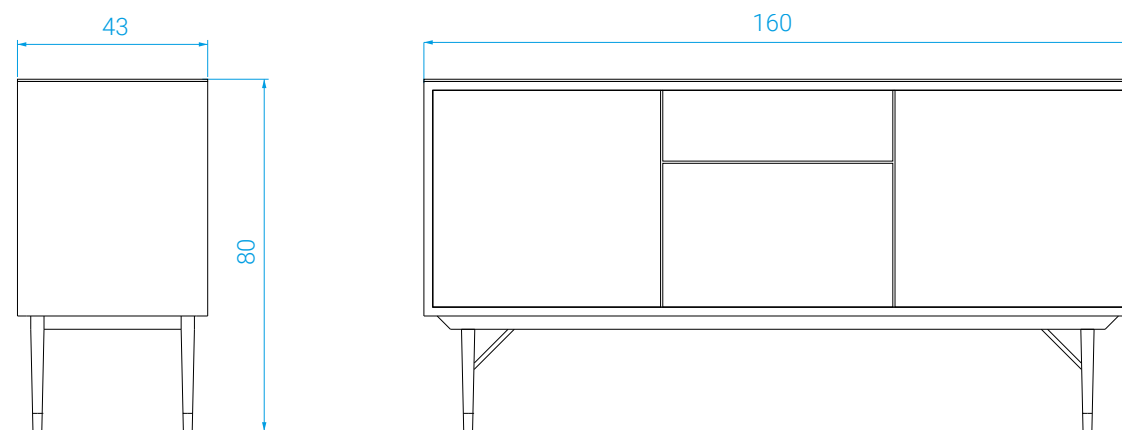

Enfilade Capri

Capri sideboard

Piètement et structure en chêne massif laqué.
Portes en fibre naturelle.
Trappe amovible à l'arrière pour le passage des câbles.
Compartiments équipés d'une étagère réglable en hauteur.

*Solid lacquered oak beech frame.
Doors with natural fiber.
Removable back hatch to hide your cables.
Side compartment have adjustable shelving.*

DIMENSIONS

Long.: 160 cm . Prof.: 43 cm . Haut.: 80 cm

MEASURES

Length: 160 cm . Depth: 43 cm . Height: 80 cm

POIDS

70 kg

WEIGHT

70 kg

COLISAGE

87 kg brut / 0,77 m³

PACKAGING

87 kg gross weight / 0,77 m³