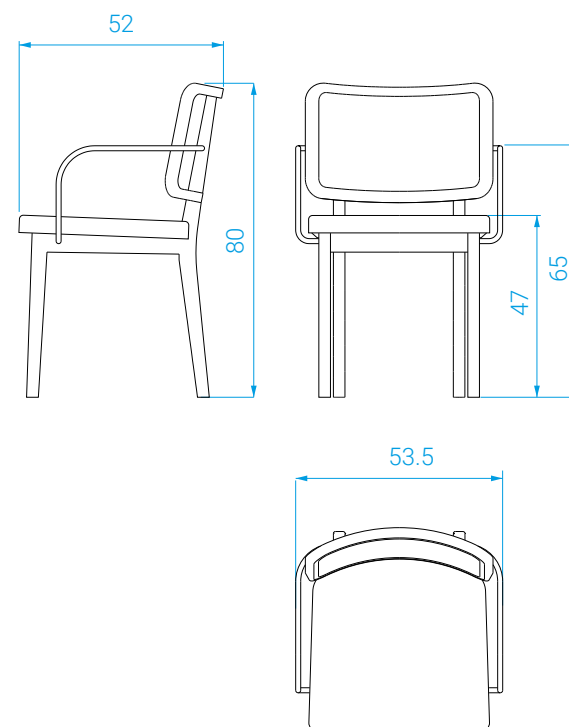

Avec accoudoirs
With armrests

Structure & dossier

Frame & backrest

Tissus

Fabrics

Catégorie C: Gris chic T25 - Caviar T37
Cuir : Noir T51 - Tabac T52 - Vanille T54

Chaise personnalisable avec un tissu ou cuir de votre choix, hors collection (pour un minimum de 6 pièces).

MÉTRAGE TISSU

Tissu : 0,5 m²
Cuir : 1 m²

Category C: Chic gray T25 - Caviar T37
Leather: Black T51 - Tobacco T52 - Vanilla T54

Available in the colors below. Custom-made bespoke upholstery also possible.

FABRIC CONSUMPTION

Fabric : 0,5 m²
Leather : 1 m²