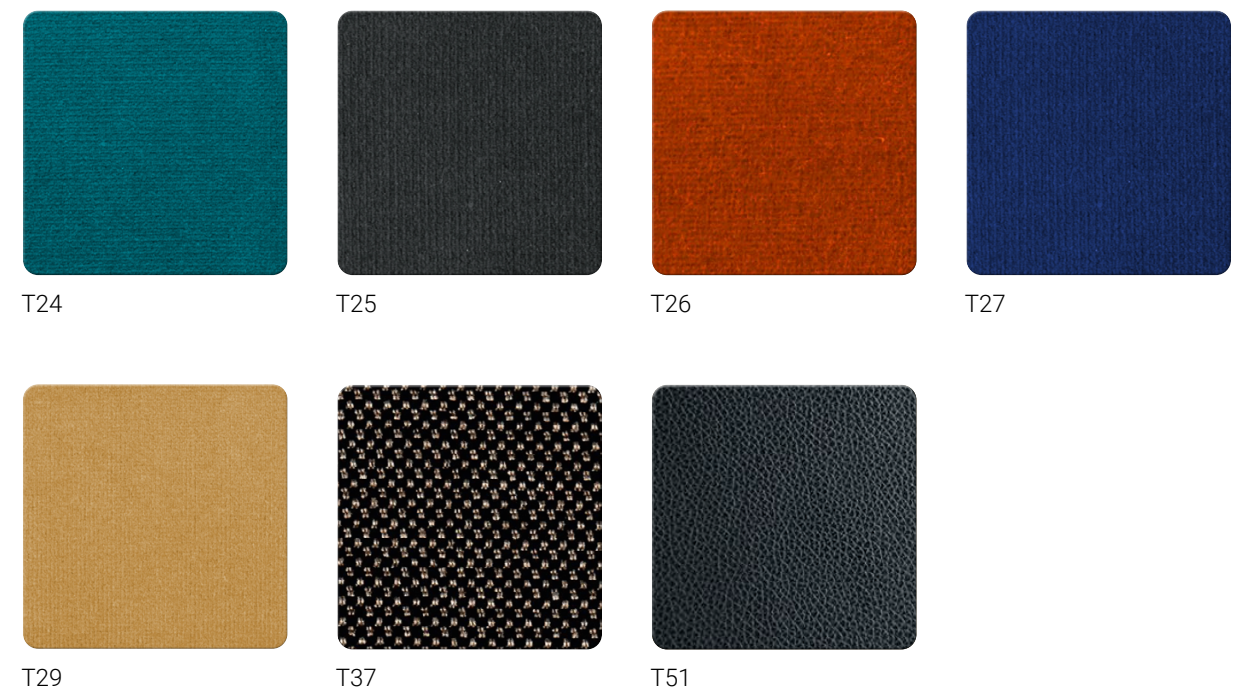

FABRIC CONSUMPTION

Fabric : 1mL
Leather: 1,7 m²