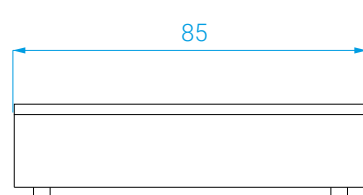

Angle coffre / Angle chest