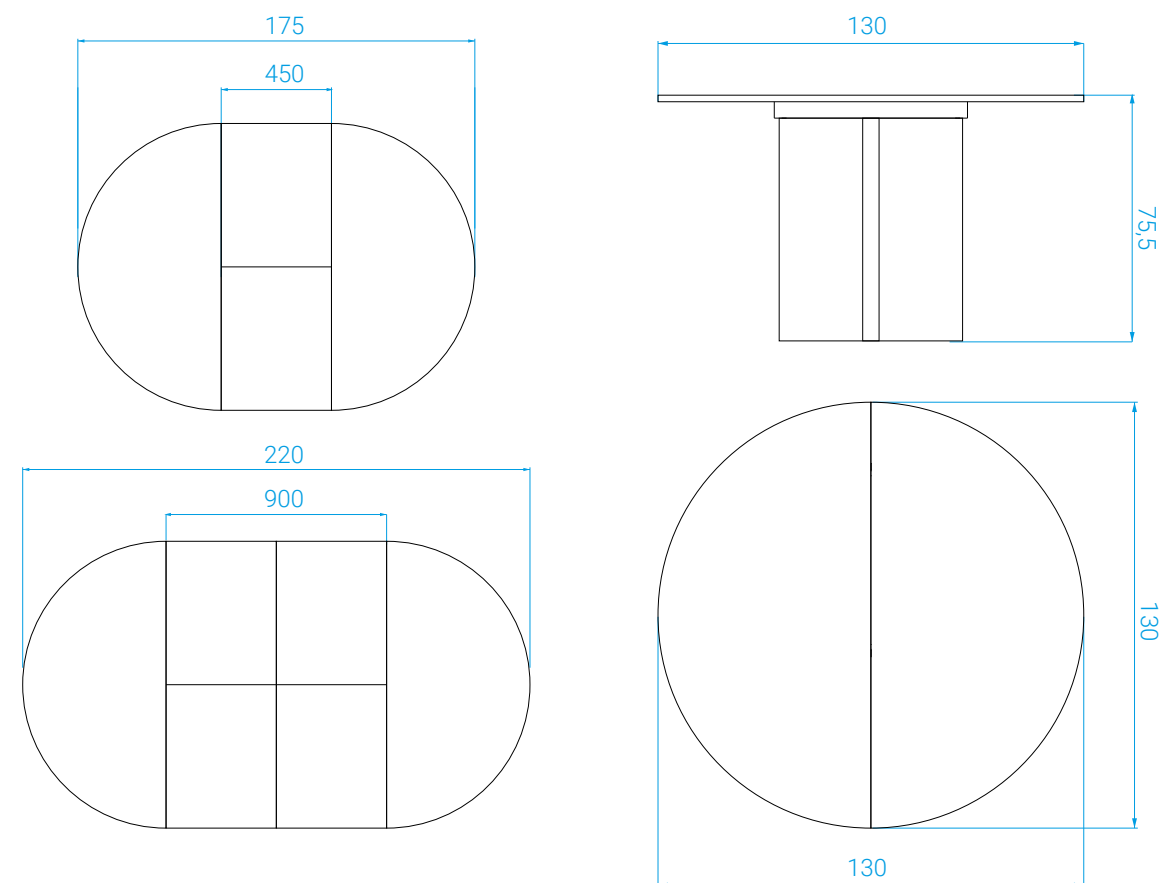

Table de repas Felice

Felice dining table

Plateau en céramique italienne collé sur bois finition palissandre. Piètement métal noir.
Caisson en bois laqué noir mat.
Rallonges placage finition palissandre ou noir mat.

DIMENSIONS

Sans rallonges : Long. : 130 . Larg. : 130 . Haut. : 75,5 cm
Rallonge N°1 : Long. : 175 cm
Rallonge N°2 : Long. : 220 cm

Rallonge N°2 en option

POIDS

Table : 75,5 kg . Rallonges : 16 kg (2 x 8 kg)

COLISAGE

Plateau : 50 kg brut / 0,31 m³
Piètement : 80 kg brut / 0,34 m³

*Italian made ceramic top fixed on rosewood finish wood.
Black metal base.
Solid cabinet made of matte black lacquered wood.
Rosewood finish extensions or matte black.*

MEASURES

*Without extension: Length: 130 . Width: 130 . Height: 75,5 cm
Extension No1: Length: 175 cm
Extension No2: Length: 220 cm*

Extension No2 as an option

WEIGHT

Table : 75,5 kg . Extensions: 16 kg (2 x 8 kg)

PACKAGING

*Table top : 50 kg gross weight / 0,31 m³
Base : 80 kg gross weight / 0,34 m³*

Couleurs

Colors