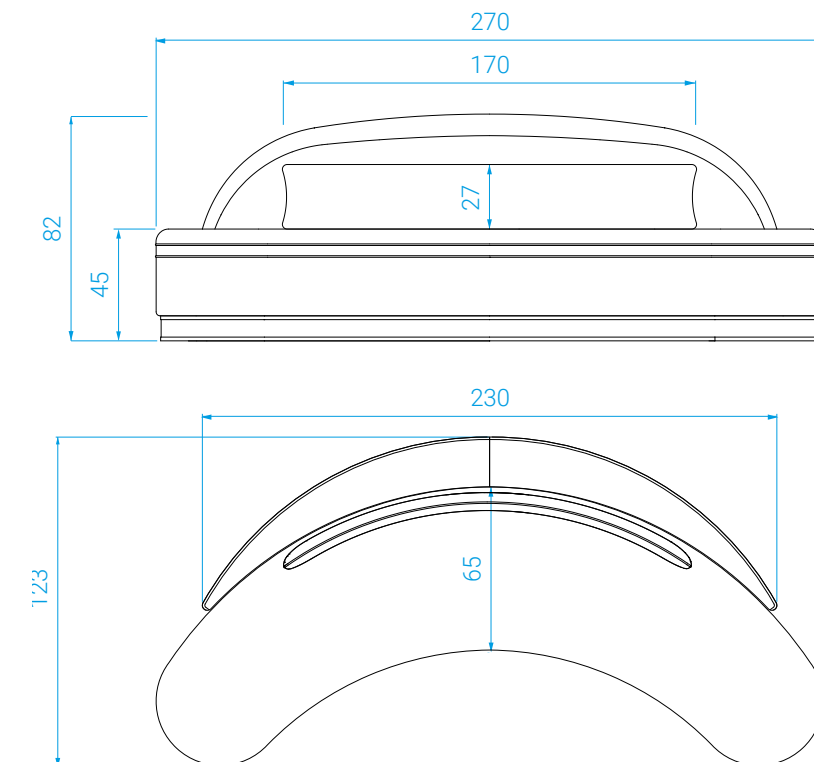

PACKAGING

185 kg gross weight / 3,4 m³