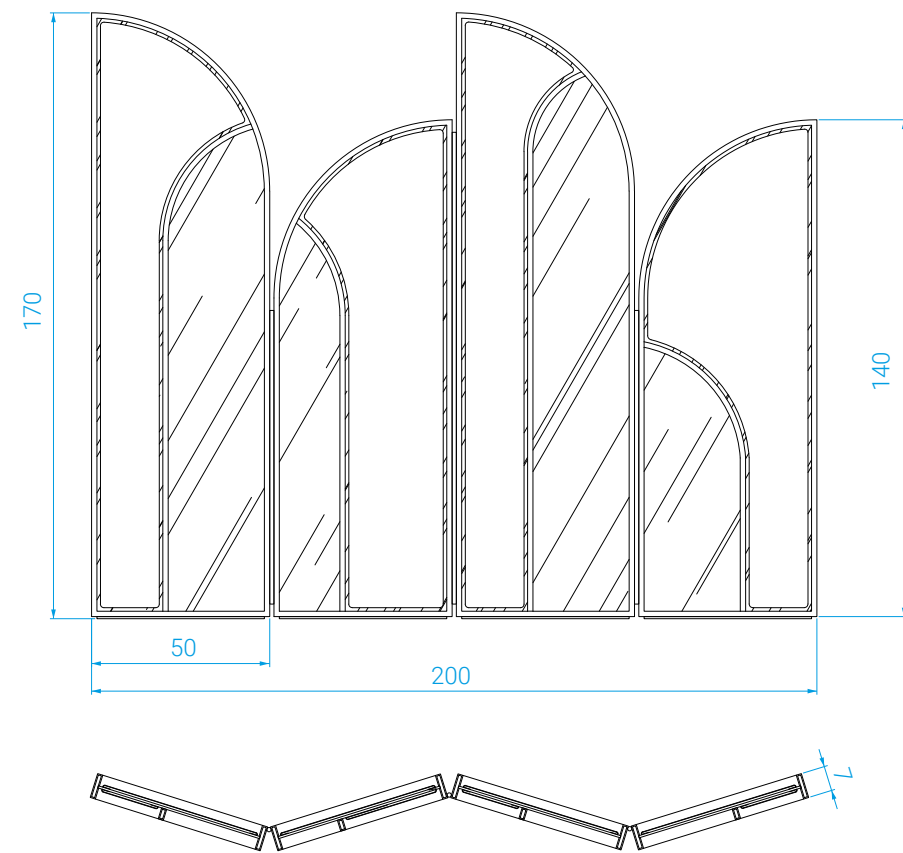

Paravent Mogador - 4 volets

Mogador screen - 4 shutters

4 volets composés de panneaux tapissés et laqués, cerclés par un cadre en bois laqué. Tissus Lelièvre.

4 shutters composed of upholstered and lacquered panels, surrounded by a lacquered wooden frame. Lelièvre Fabric.

DIMENSIONS

Long.: 200 cm . Epais.: 7 cm . Haut.: 170 cm

MEASURES

Length: 200 cm . Thickness: 7 cm . Height: 170 cm

POIDS

124 kg

WEIGHT

124 kg

COLISAGE

135 kg brut / 0,52 m³

PACKAGING

135 kg gross weight / 0,52 m³