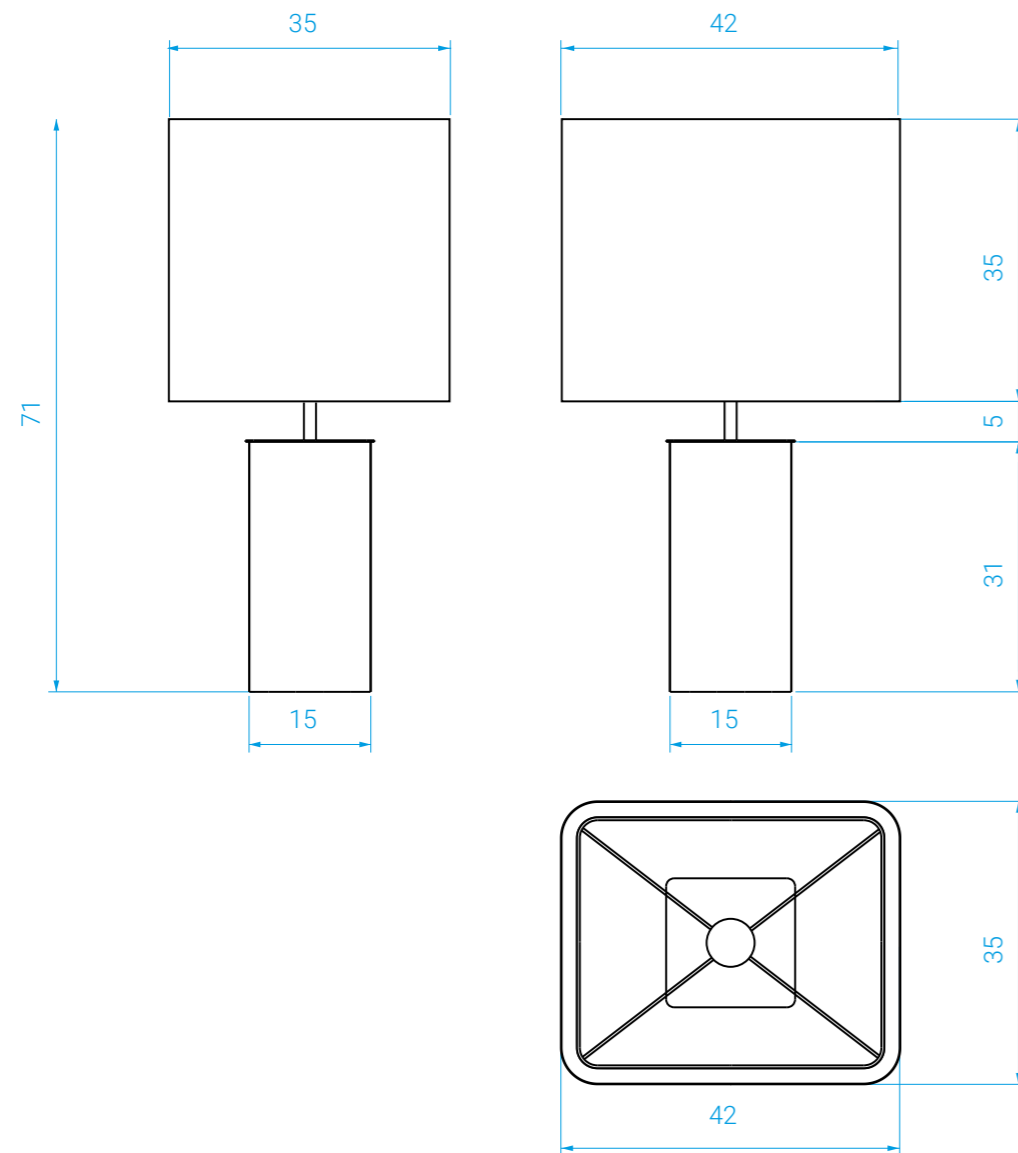

### DIMENSIONS

Long. : 35 cm . Larg. : 42 cm . Haut. : 71 cm

**POIDS:** 3 kg

Lampshade in linen fabric.  
Lacquered wood base and brass.

### MEASURES

Length: 35 cm . Width: 42 cm . Height: 71 cm

**WEIGHT:** 3 kg