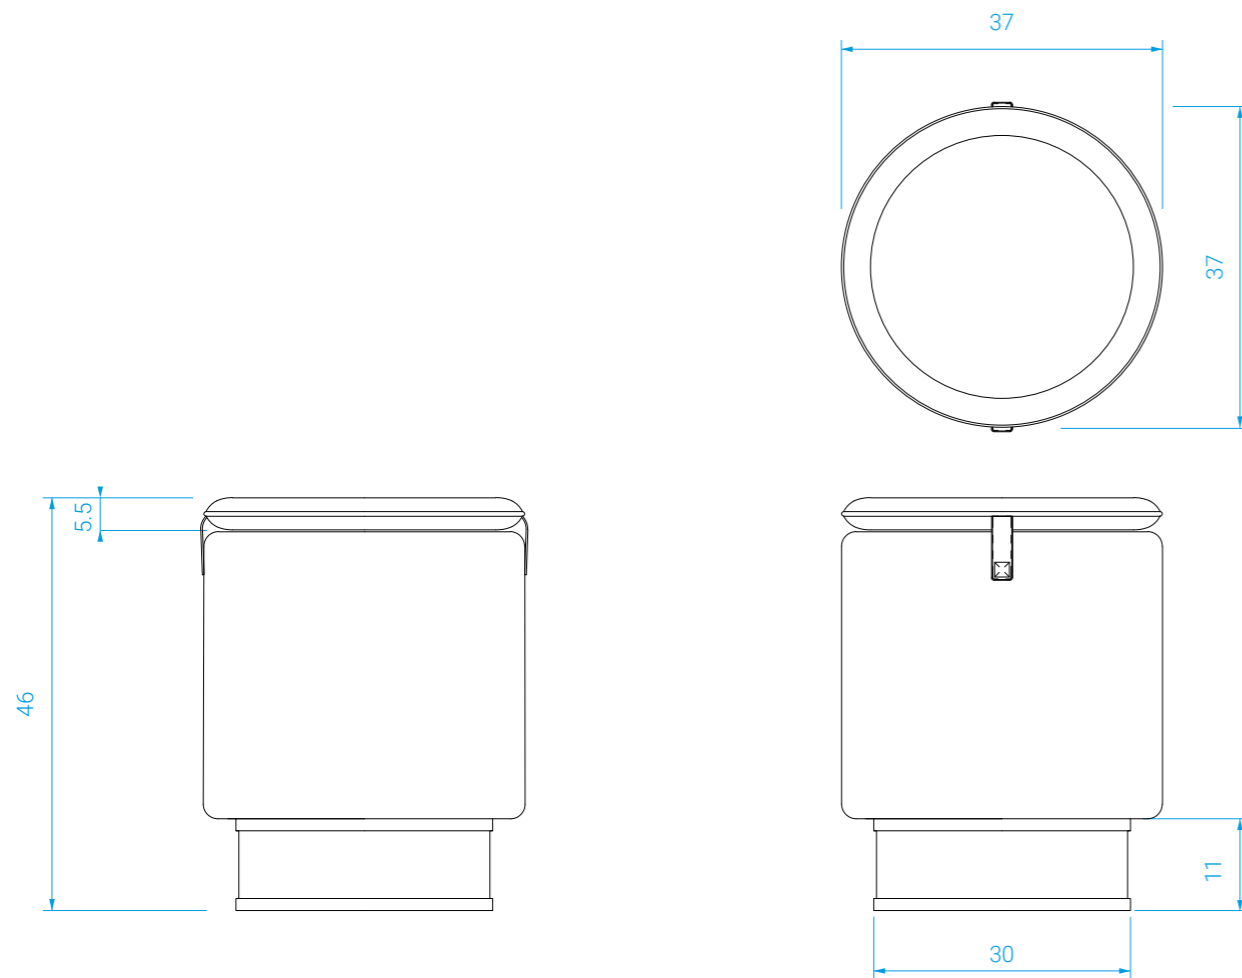

### DIMENSIONS

Long. : 37 cm . Prof. : 37 cm . Haut. : 46 cm

**POIDS:** 18 kg

Wood structure. Brass strapping.  
Seat in dual density HR foam.  
Cushion upholstered in leather or fabric.  
Lelièvre Fabric.

### MEASURES

Length: 37 cm . Depth: 37 cm . Height: 46 cm

**WEIGHT:** 18 kg