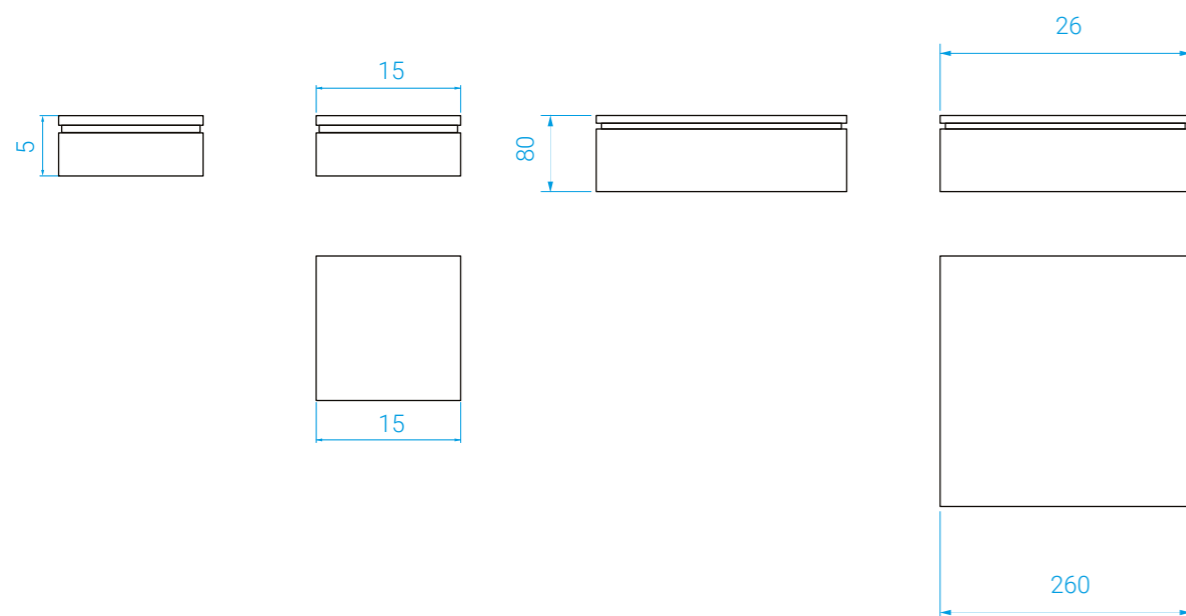

Boite Pigalle carrée

Square Pigalle box

Laque sur bois avec couvercle en laque et daim.
Intérieur en laque sur bois.

DIMENSIONS

Small : Long. : 15 cm . Larg. : 15 cm . Haut. : 5 cm
Large : Long. : 26 cm . Larg. : 26 cm . Haut. : 8 cm

POIDS :

Small : 0,5 kg
Large : 1,4 kg

*Lacquer on wood. Lid made of lacquer and suede leather.
Interior with lacquer on wood.*

MEASURES

*Small : Length: 15 cm . Width: 15 cm . Height: 5 cm
Large : Length: 26 cm . Width: 26 cm . Height: 8 cm*

WEIGHT:

*Small : 0,5 kg
Large : 1,4 kg*

Boite Pigalle carrée

Square Pigalle box

Laque noire / Daim Bronze

Black lacquer / Bronze suede leather