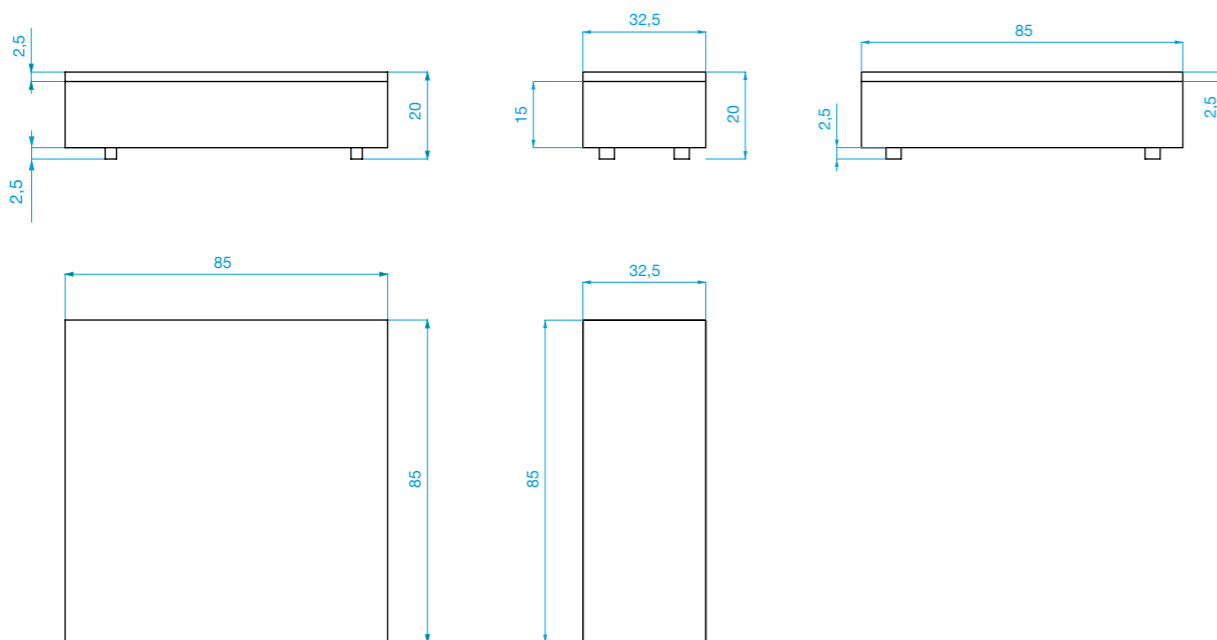

Coffre - Canapé Stanley

Chest - Stanley sofa

Structure en Inox, plateau coulissant en palissandre.

Stainless steel structure, rosewood sliding top.

DIMENSIONS

Accoudoir coffre :

Long. : 31 cm . Prof. : 85 cm . Haut. : 20 cm

Angle coffre :

Long. : 85 cm . Prof. : 85 cm . Haut. : 20 cm

POIDS :

Accoudoir coffre : 14 Kg

Angle coffre : 28 Kg

MEASURES

Armrest chest:

Length: 31 cm . Depth: 85 cm . Height: 20 cm

Angle chest:

Length: 85 cm . Depth: 85 cm . Height: 20 cm

WEIGHT:

Armrest chest: 14Kg

Angle chest: 28 Kg

Accoudoir coffre / Armrest chest

Angle coffre / Angle chest