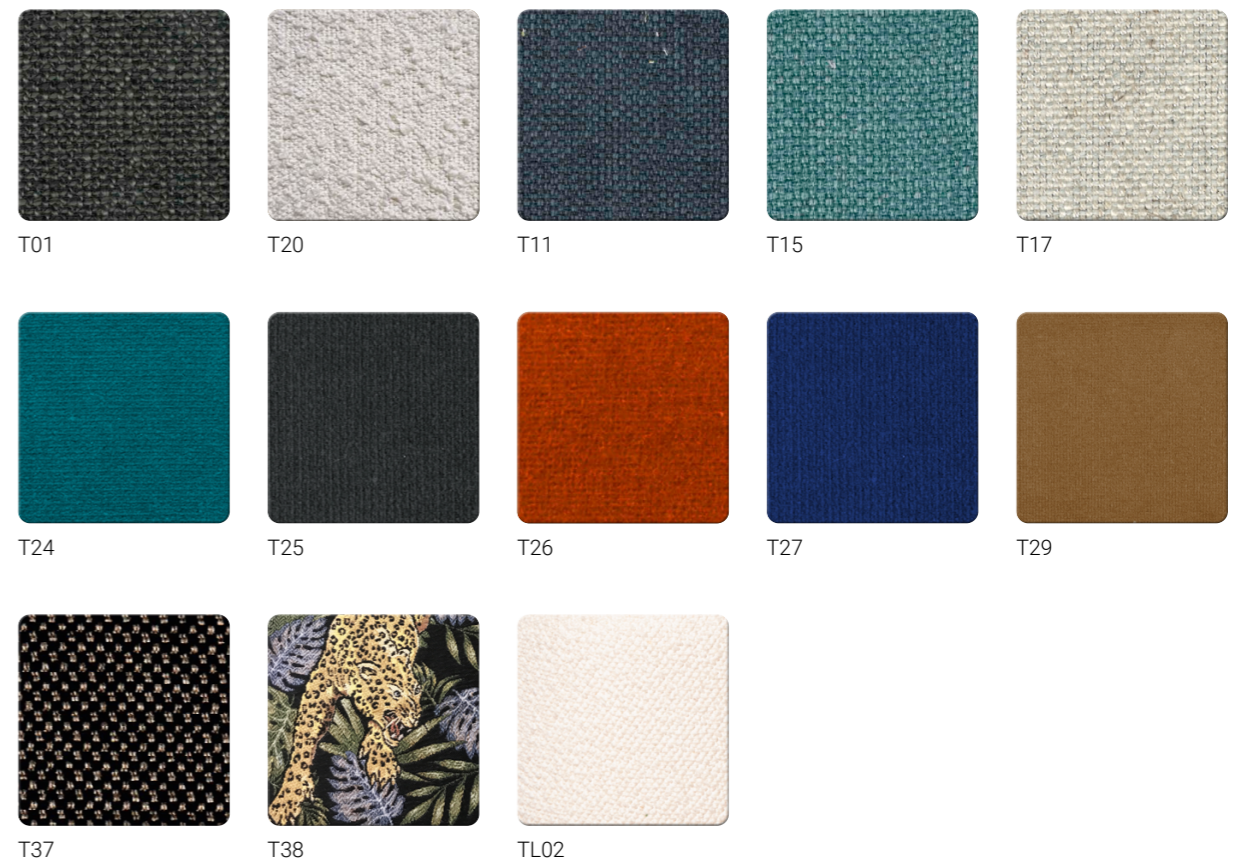

YARDAGE

Fabric: 5 mL
Leather: 10 m²