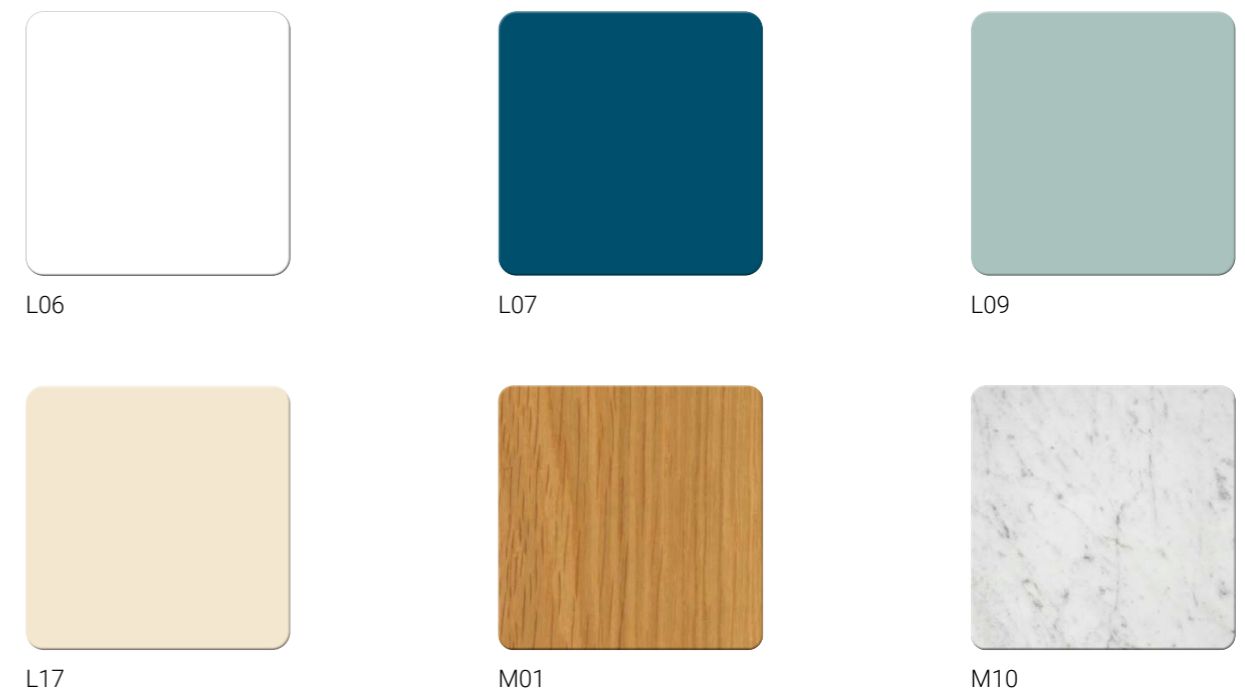

Table basse 50's small

Small 50's coffee table

Blanc L06 - Bleu peacock L07 - Vert minéral L09
Ivoire L17 - Chêne M01 - Marbre blanc M10
Marbre vert M11+ Pieds laqués noirs
avec embouts en laiton

White L06 - Peacock blue L07 - Mineral green L09 -
Ivory L17 - Cream L14 - Oak M01 - White marble M10
Green marble M11 + Black lacquered feet
with end cap brass