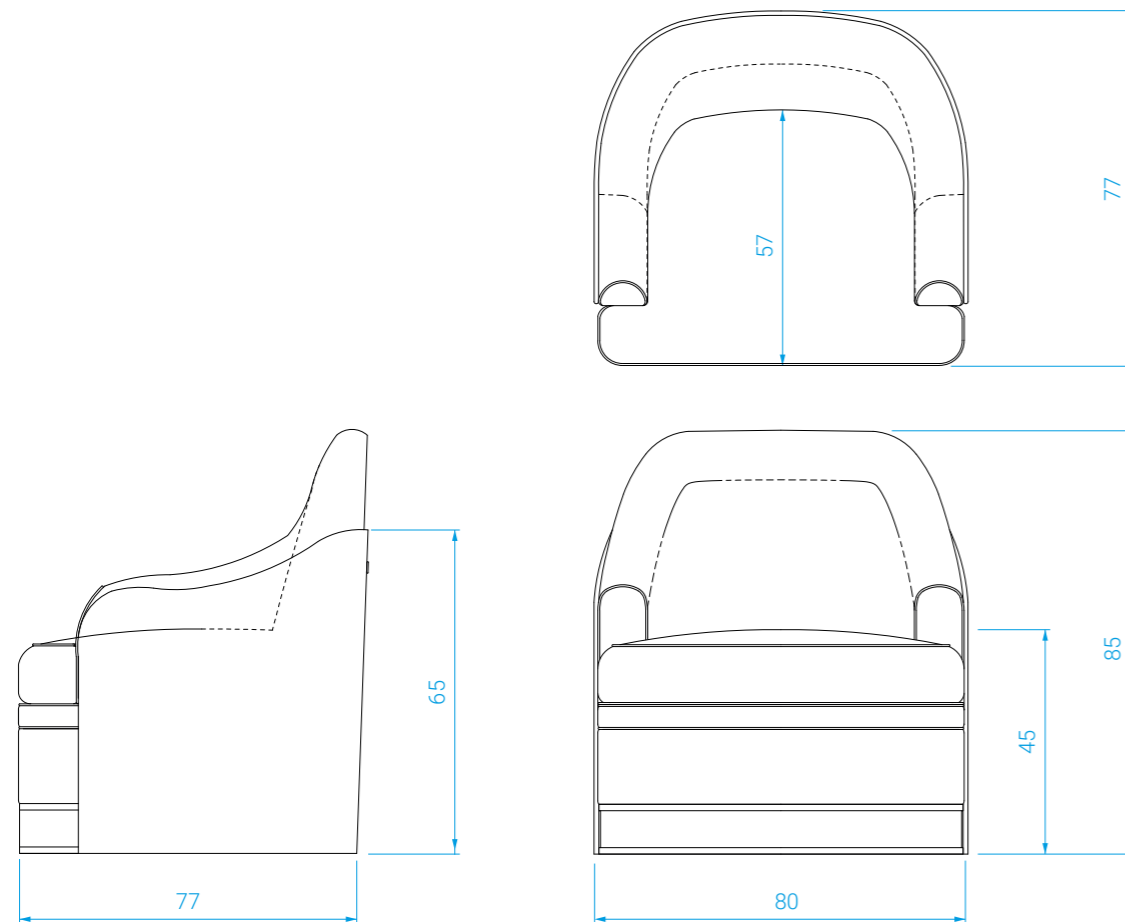

### DIMENSIONS

Long. : 80 cm . Prof. : 77 cm . Haut. : 85 cm

**POIDS** : 53 kg

Wood structure.  
Double shell upholstered in leather.  
Brass strapping.  
Backrest and armrests in dual density HR foam.  
Seat cushions in goose down and fiber.  
Lelièvre Fabric.

### MEASURES

Length: 80 cm . Depth: 77 cm . Height: 85 cm

**WEIGHT**: 53 kg