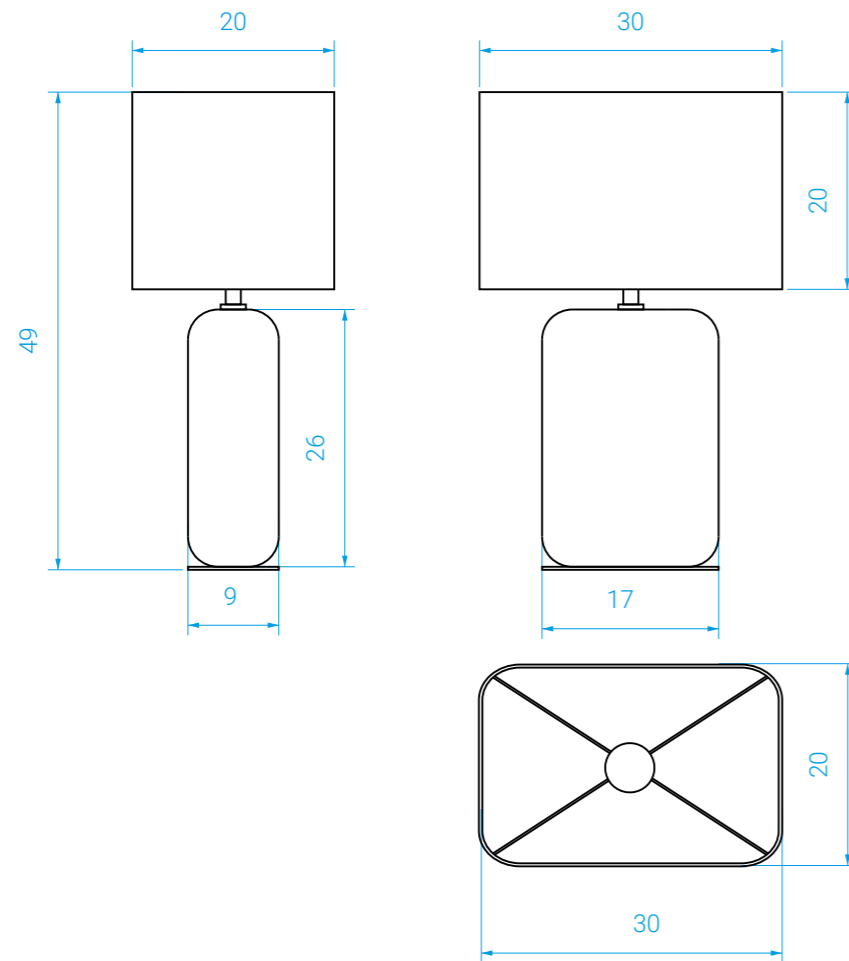

### DIMENSIONS

Long. : 30 cm . Larg. : 20 cm . Haut. : 49 cm

POIDS : 2 kg

Lampshade in linen fabric.  
Lacquered wood base and brass.

### MEASURES

Length: 30 cm . Width: 20 cm . Height: 49 cm

WEIGHT: 2 kg

### DIMENSIONS

Small : Long. : 15 cm . Larg. : 15 cm . Haut. : 5 cm  
Large : Long. : 26 cm . Larg. : 26 cm . Haut. : 8 cm

### MEASURES

*Small : Length: 15 cm . Width: 15 cm . Height: 5 cm  
Large : Length: 26 cm . Width: 26 cm . Height: 8 cm*