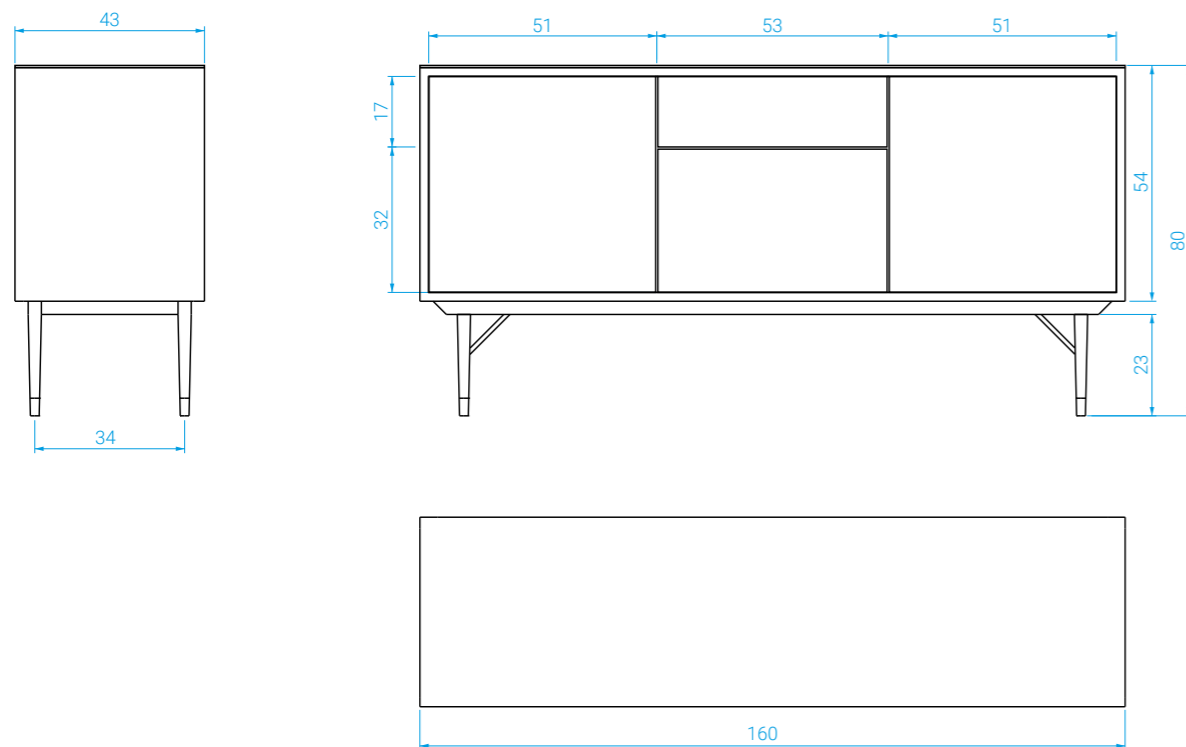

### DIMENSIONS

Long.: 160 cm . Prof.: 43 cm . Haut.: 80 cm

**POIDS:** 70 kg

*Solid lacquered oak beech frame.  
Doors with natural fiber.  
Removable back hatch to hide your cables.  
Side compartment have adjustable shelving.*

### MEASURES

*Length: 160 cm . Depth: 43 cm . Height: 80 cm*

**WEIGHT:** 70 kg

**DIMENSIONS**

Long.: 130 cm . Prof.: 38 cm . Haut.: 90 cm

**DIMENSIONS**

*Length: 130 cm . Depth: 38 cm . Height: 90 cm*

**POIDS:** 55 kg

**WEIGHT:** 55 kg

COULEURS / COLORS