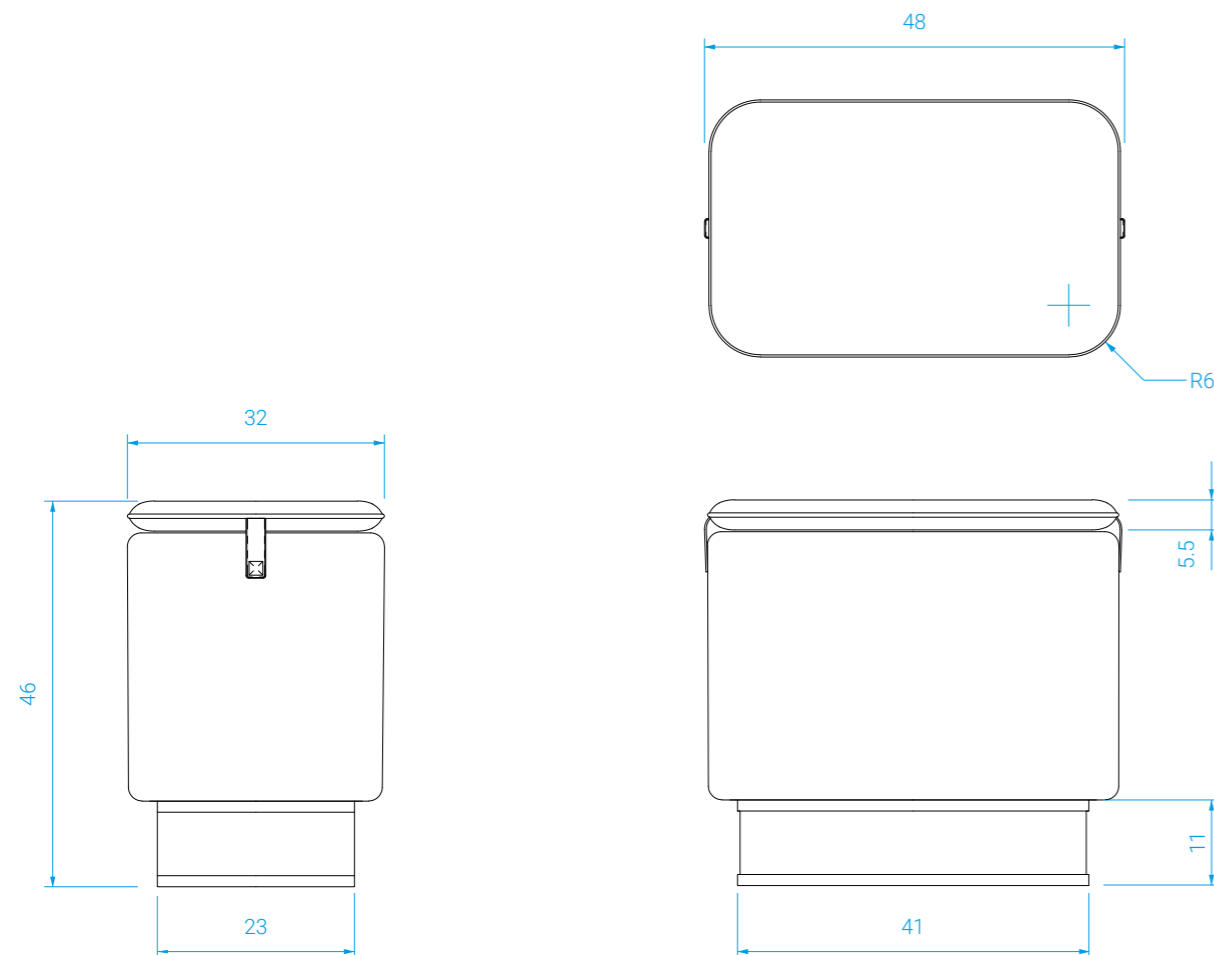

### DIMENSIONS

Long. : 37 cm . Prof. : 37 cm . Haut. : 46 cm

**POIDS:** 18 kg

Wood structure. Brass strapping.  
Seat in dual density HR foam.  
Cushion upholstered in leather or fabric.  
Lelièvre Fabric.

### DIMENSIONS

Long.: 48 cm . Prof. : 32 cm . Haut. : 46 cm

**POIDS:** 18 kg

### MEASURES

Length: 48 cm . Depth: 32 cm . Height: 46 cm

**WEIGHT:** 30 kg