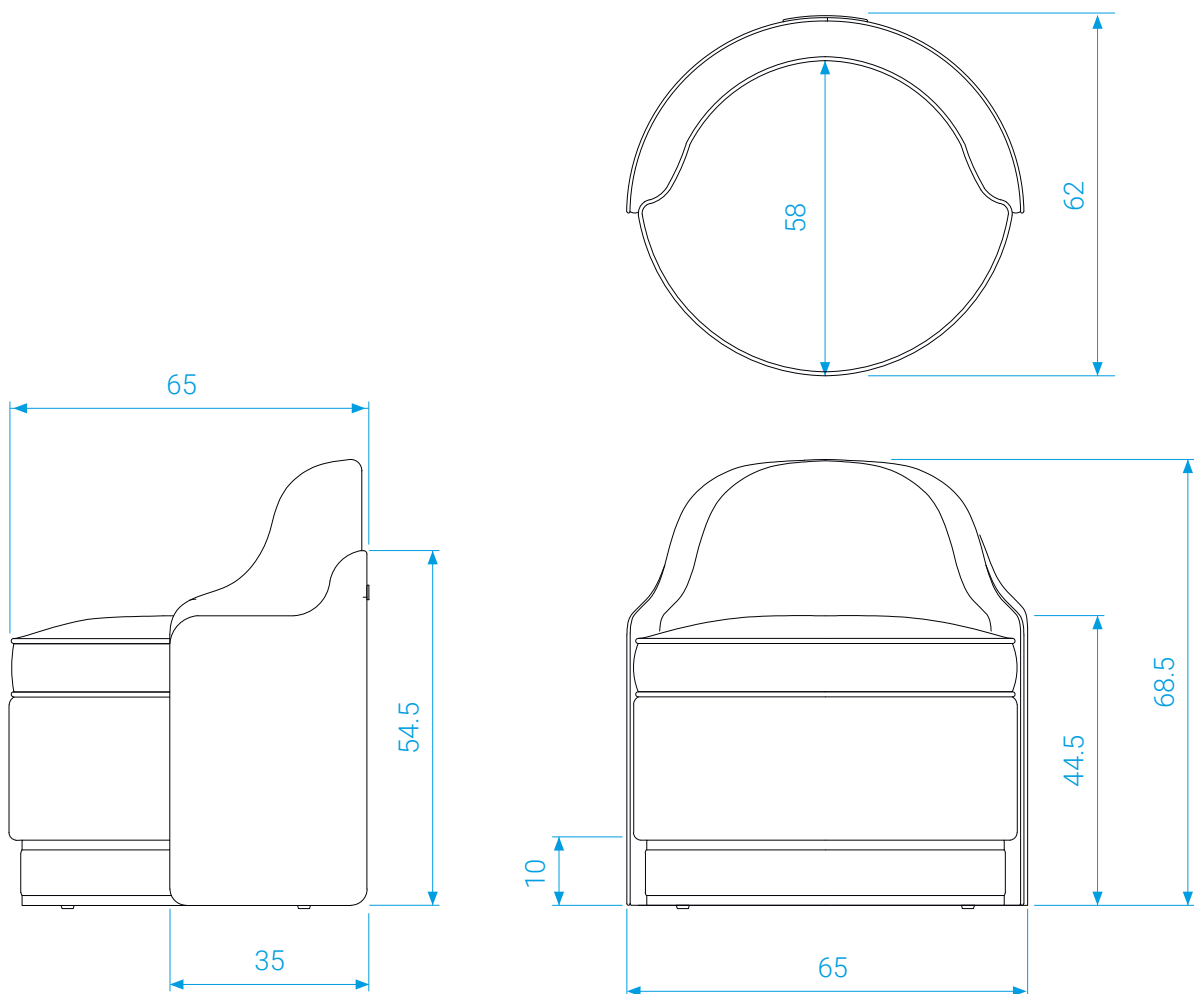

DIMENSIONS

Long.: 65 cm . Prof.: 62 cm . Haut.: 68,5 cm

POIDS: 100 kg

*Solid wood structure.
Double shell upholstered in leather.
Brass strapping.
Backrest and armrests in dual density HR foam.
Seat cushions in goose down and fiber.
Lelièvre Fabric.*

MEASURES

Length: 65 cm . Depth: 62 cm . Height: 68,5 cm

WEIGHT: 100 kg

TISSUS / FABRICS

Chauffeuse Monsigny

Monsigny fireside chair

Tissu : Sherpas moutarde T03
Écaille de chine Vermeil TL06
Cuir : Tabac T53