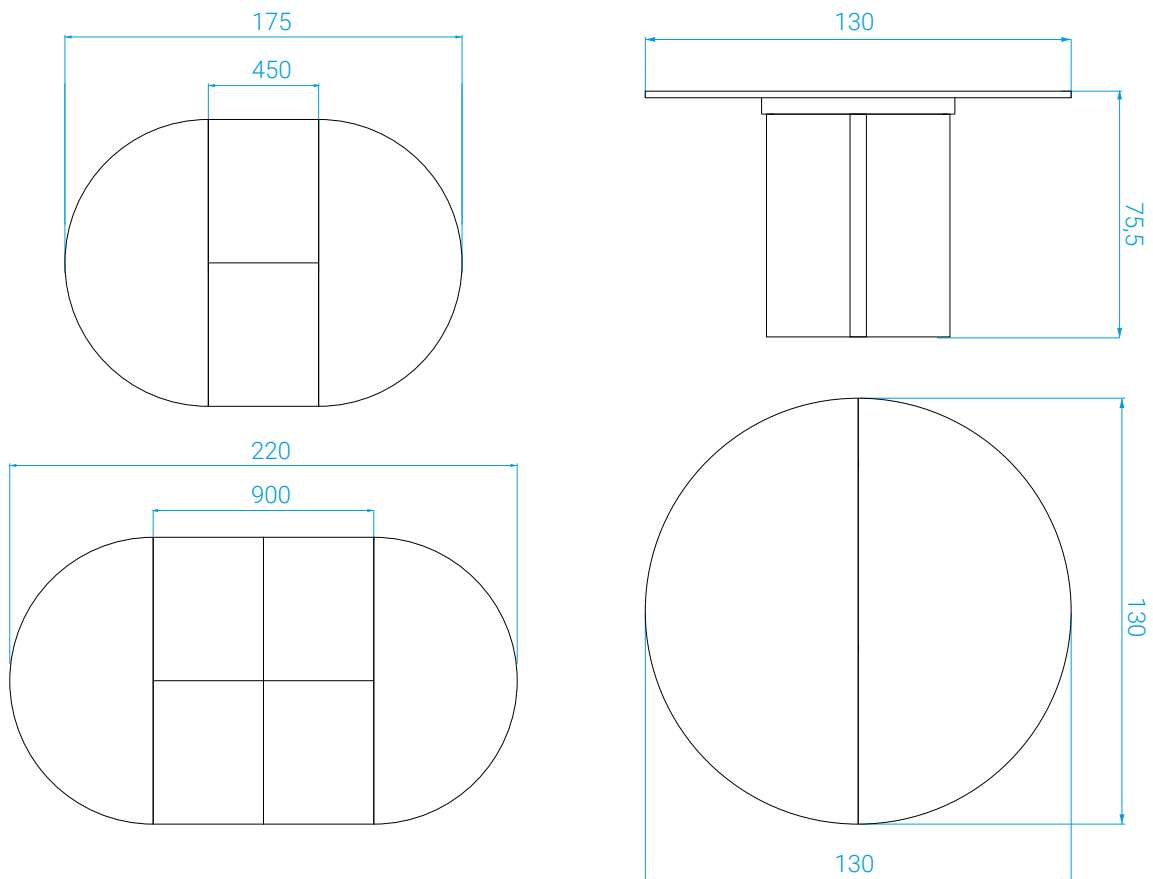

*Italian made ceramic top fixed on rosewood finish wood.
Black metal base.
Solid cabinet made of matte black lacquered wood.
Rosewood finish extensions or matte black.*

DIMENSIONS

Sans rallonges : Long. : 130 . Larg. : 130 . Haut. : 75,5 cm
Rallonge N°1 : Long. : 175 cm
Rallonge N°2 : Long. : 220 cm
Rallonge N°2 en option

MEASURES

*Without extension: Length: 130 . Width: 130 . Height: 75,5 cm
Extension No1: Length: 175 cm
Extension No2: Length: 220 cm
Extension No2 as an option*

POIDS

Table : 75,5 kg . Rallonges : 16 kg (2 x 8 kg)

WEIGHT

Table : 75,5 kg . Extensions: 16 kg (2 x 8 kg)

COLISAGE

Plateau : 50 kg brut / 0,31 m³
Piètement : 80 kg brut / 0,34 m³

PACKAGING

*Table top : 50 kg gross weight / 0,31 m³
Base : 80 kg gross weight / 0,34 m³*