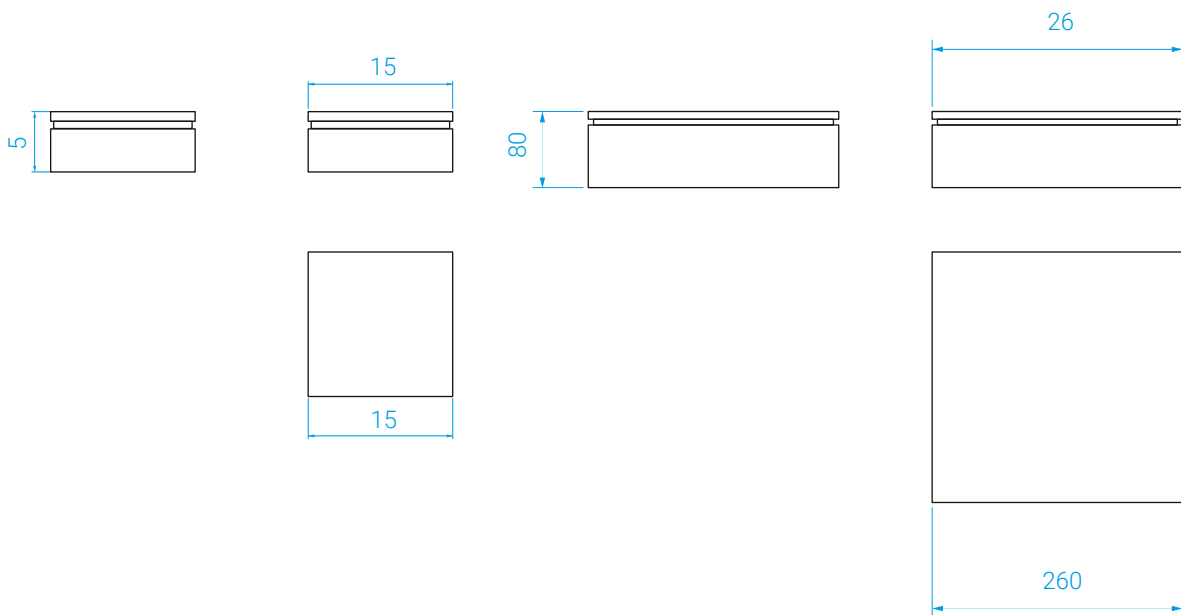

### DIMENSIONS

Small : Long. : 15 cm . Larg. : 15 cm . Haut. : 5 cm  
Large : Long. : 26 cm . Larg. : 26 cm . Haut. : 8 cm

### POIDS :

Small : 0,5 kg  
Large : 1,4 kg

Lacquer on bois. Lid made of lacquer and suede leather.  
Interior with lacquer on bois.

### MEASURES

Small : Length: 15 cm . Width: 15 cm . Height: 5 cm  
Large : Length: 26 cm . Width: 26 cm . Height: 8 cm

### WEIGHT:

Small : 0,5 kg  
Large : 1,4 kg

COULEURS / COLORS