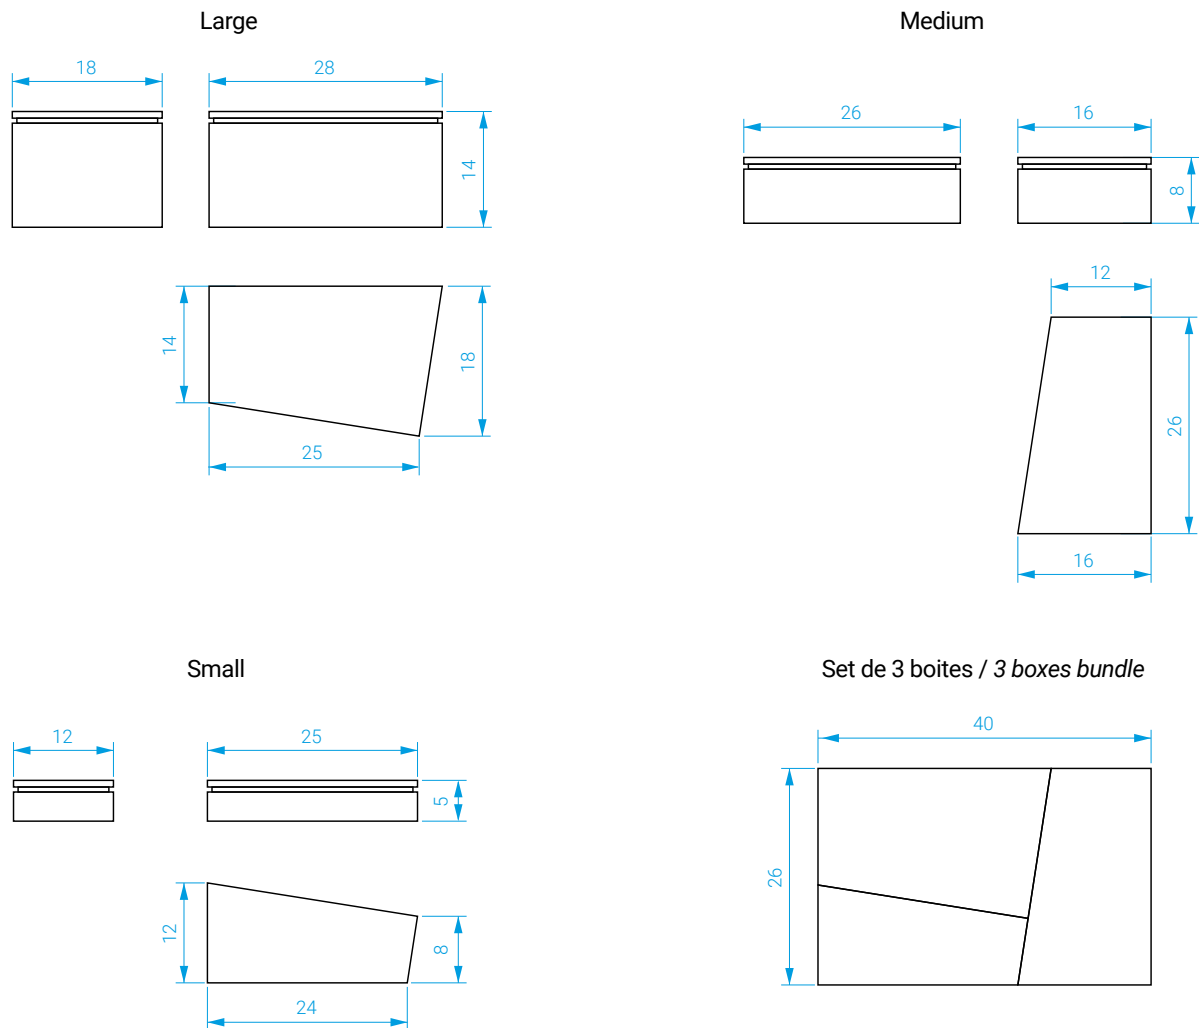

Boite Pigalle

Pigalle box

Laque sur MDF avec couvercle en laque et daim.
Intérieur peinture noir mat.

Lacquer on MDF. Lid made of lacquer and suede leather.
Interior with a black matte finish paint.

DIMENSIONS

Large : Long. : 28 cm . Larg. : 18 cm . Haut. : 14 cm
Medium : Long. : 26 cm . Larg. : 16 cm . Haut. : 8 cm
Small : Long. : 25 cm . Larg. : 12 cm . Haut. : 5 cm

MEASURES

Large: Length: 28 cm . Width: 18 cm . Height: 14 cm
Medium: Length: 26 cm . Width: 16 cm . Height: 8 cm
Small: Length: 25 cm . Width: 12 cm . Height: 5 cm

POIDS: Large : 1,36 kg - Medium : 0,86 kg - Small : 0,43 kg

WEIGHT: Large: 1,36 kg - Medium: 0,86 kg - Small: 0,43 kg