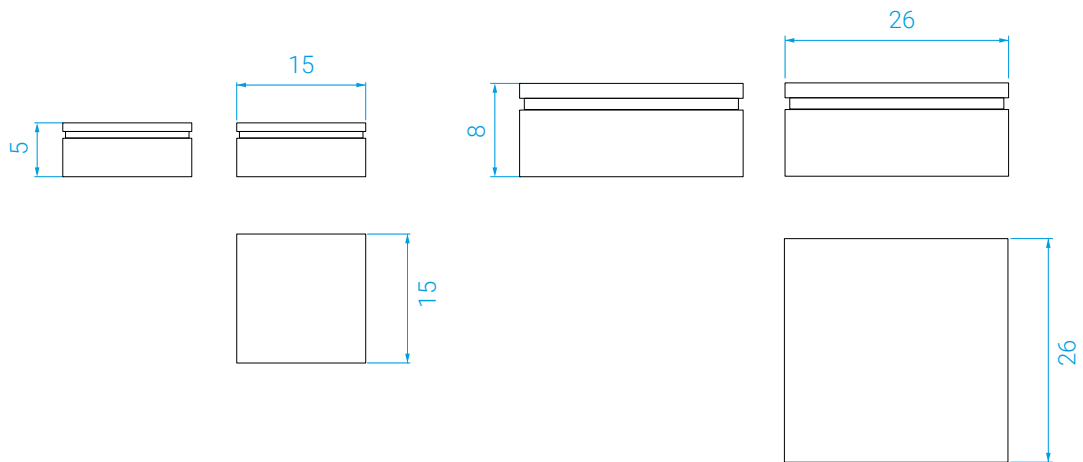

Boite Pigalle carrée

Square Pigalle box

Laque sur bois (9 couches) avec couvercle en laque.
Intérieur en laque sur bois.

DIMENSIONS

Small : Long. : 15 cm . Larg. : 15 cm . Haut. : 5 cm
Large : Long. : 26 cm . Larg. : 26 cm . Haut. : 8 cm

POIDS

Small : 0,5 kg
Large : 1,4 kg

COLISAGE

Small : 1,2 kg brut / 0,01 m³
Large : 2 kg brut / 0,01 m³

Lacquer on wood (9 coats). Lid made of lacquer.
Interior with lacquer on wood.

MEASURES

Small : Length: 15 cm . Width: 15 cm . Height: 5 cm
Large : Length: 26 cm . Width: 26 cm . Height: 8 cm

WEIGHT

Small: 0,5 kg
Large: 1,4 kg

PACKAGING

Small: 1,2 kg gross weight / 0,01 m³
Large: 2 kg gross weight / 0,01 m³