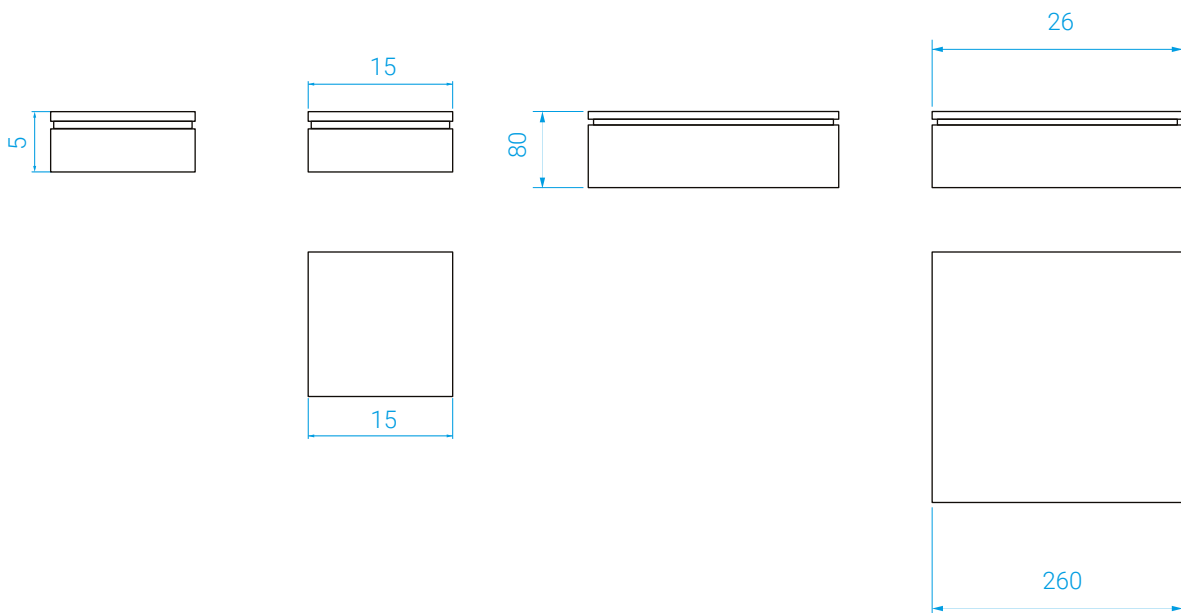

Small : Long. : 15 cm . Larg. : 15 cm . Haut. : 5 cm
Large : Long. : 26 cm . Larg. : 26 cm . Haut. : 8 cm

POIDS :

Small : 0,5 kg
Large : 1,4 kg

Lacquer on bois. Lid made of lacquer and suede leather.
Interior with lacquer on bois.

MEASURES

Small : Length: 15 cm . Width: 15 cm . Height: 5 cm
Large : Length: 26 cm . Width: 26 cm . Height: 8 cm

WEIGHT:

Small : 0,5 kg
Large : 1,4 kg

COULEURS / COLORS

Boite Pigalle carrée

Square Pigalle box