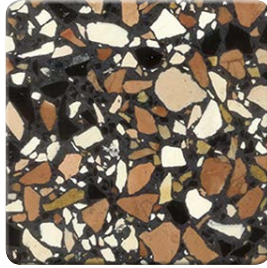

FICHE TECHNIQUE / TECHNICAL SHEET

Console Horizon large

Large Horizon console

red
EDITION

Console Horizon large

Large Horizon console

Plateau en terrazzo Bianco ou Grigio collé sur bois contreplaqué.
Cerclage en laiton brossé. Piètement en acier.

WEIGHT: 55 kg

COULEURS / COLORS

Console Horizon large

Large Horizon console

Bianco

Grigio
