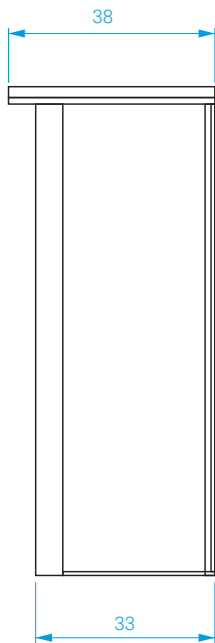

*Bianco or grigio terrazzo tabletop glued on plywood.
Brushed brass frame. Steel base.*

DIMENSIONS

Long.: 130 cm . Prof.: 38 cm . Haut.: 90 cm

POIDS: 55 kg

DIMENSIONS

Length: 130 cm . Depth: 38 cm . Height: 90 cm

WEIGHT: 55 kg

COULEURS / COLORS

Console Horizon large

Large Horizon console

Bianco

Grigio
