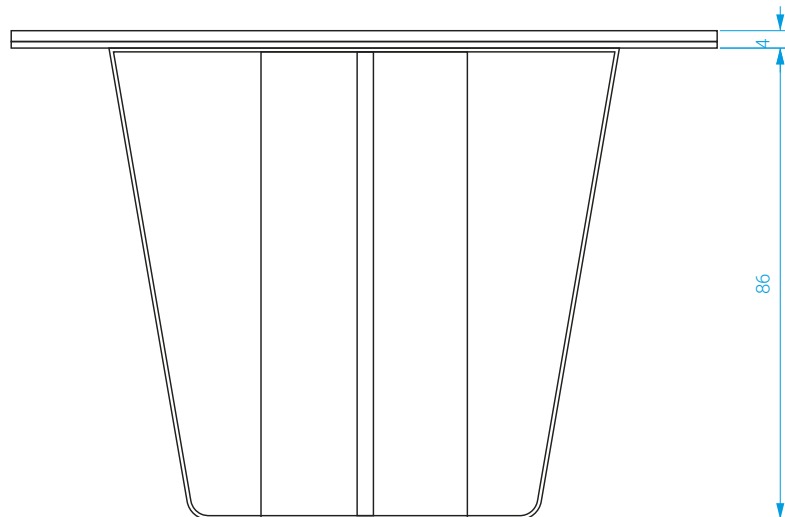

FICHE TECHNIQUE / TECHNICAL SHEET

Console Horizon large

Large Horizon console

red
EDITION

Console Horizon large

Large Horizon console

Plateau en terrazzo Bianco ou Grigio collé sur bois contreplaqué.
Cerclage en laiton brossé. Piètement en acier.

*Bianco or grigio terrazzo tabletop glued on plywood.
Brushed brass frame. Steel base.*

DIMENSIONS

Long.: 130 cm . Prof.: 38 cm . Haut.: 90 cm

POIDS: 55 kg

DIMENSIONS

Length: 130 cm . Depth: 38 cm . Height: 90 cm

WEIGHT: 55 kg

COULEURS / COLORS

Console Horizon large

Large Horizon console

Bianco

Grigio
