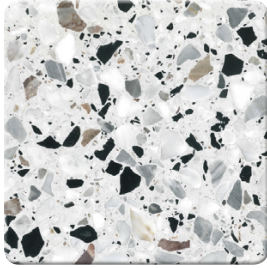

COULEURS / COLORS

Console Horizon large

Large Horizon console

Bianco