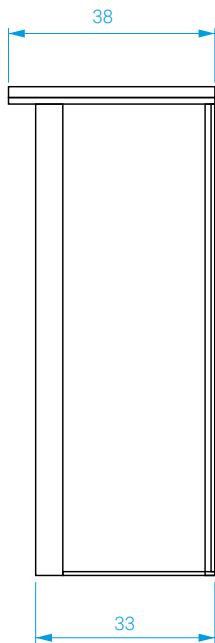

DIMENSIONS

Long.: 90 cm . Prof. : 30 cm . Haut. : 85 cm

POIDS : 36 kg

*Terrazzo or ceramic tabletop glued on plywood.
Brushed brass frame. Steel base.*

DIMENSIONS

Length: 90 cm . Depth: 30 cm . Height: 85 cm

WEIGHT: 36 kg

Console Horizon large

Large Horizon console

Plateau en terrazzo ou céramique collé sur contreplaqué.
Cadre laiton brossé. Piètement en acier.

*Terrazzo or ceramic tabletop glued on plywood.
Brushed brass frame. Steel base.*

DIMENSIONS

Long.: 130 cm . Prof.: 38 cm . Haut.: 90 cm

DIMENSIONS

Length: 130 cm . Depth: 38 cm . Height: 90 cm

POIDS: 55 kg

WEIGHT: 55 kg

COULEURS / COLORS

Console Horizon