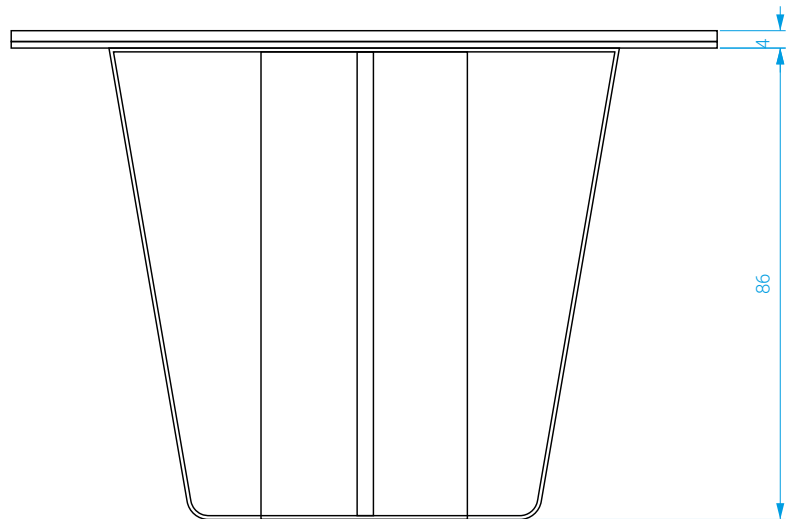

DIMENSIONS

Long.: 90 cm . Prof. : 30 cm . Haut. : 85 cm

POIDS : 36 kg

*Terrazzo or ceramic tabletop glued on plywood.
Brushed brass frame. Steel base.*

DIMENSIONS

Length: 90 cm . Depth: 30 cm . Height: 85 cm

WEIGHT: 36 kg

Console Horizon large

Large Horizon console

Plateau en terrazzo ou céramique collé sur contreplaqué.
Cadre laiton brossé. Piètement en acier.

*Terrazzo or ceramic tabletop glued on plywood.
Brushed brass frame. Steel base.*

DIMENSIONS

Long.: 130 cm . Prof.: 38 cm . Haut.: 90 cm

DIMENSIONS

Length: 130 cm . Depth: 38 cm . Height: 90 cm

POIDS: 55 kg

WEIGHT: 55 kg

COULEURS / COLORS

Console Horizon