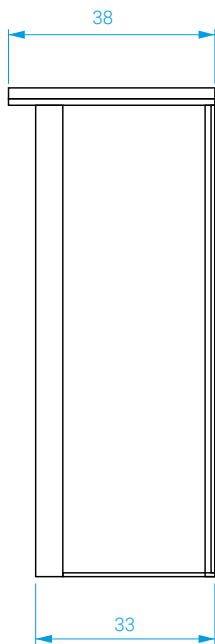

*Italian ceramic tabletop glued on plywood.
Brushed brass frame. Steel base.*

DIMENSIONS

Long. : 90 cm . Prof. : 30 cm . Haut. : 85 cm

DIMENSIONS

Length: 90 cm . Depth: 30 cm . Height: 85 cm

POIDS: 36 kg

WEIGHT: 36 kg

Console Horizon large

Large Horizon console

Plateau en céramique italienne collé sur contreplaqué.
Cadre laiton brossé. Piètement en acier.

*Italian ceramic tabletop glued on plywood.
Brushed brass frame. Steel base.*

DIMENSIONS

Long.: 130 cm . Prof.: 38 cm . Haut.: 90 cm

POIDS: 55 kg

DIMENSIONS

Length: 130 cm . Depth: 38 cm . Height: 90 cm

WEIGHT: 55 kg

COULEURS / COLORS

Console Horizon