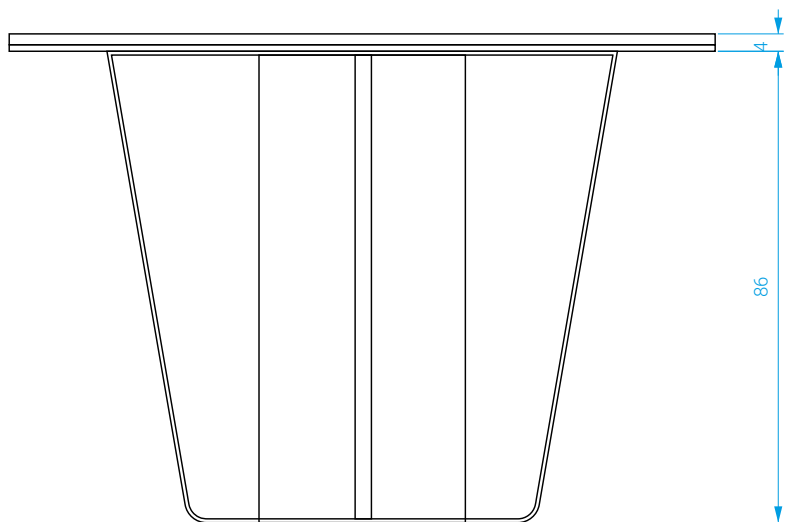

*Italian ceramic tabletop glued on plywood.
Brushed brass frame. Steel base.*

DIMENSIONS

Long. : 90 cm . Prof. : 30 cm . Haut. : 85 cm

DIMENSIONS

Length: 90 cm . Depth: 30 cm . Height: 85 cm

POIDS: 36 kg

WEIGHT: 36 kg

Console Horizon large

Large Horizon console

Plateau en céramique italienne collé sur contreplaqué.
Cadre laiton brossé. Piètement en acier.

*Italian ceramic tabletop glued on plywood.
Brushed brass frame. Steel base.*

DIMENSIONS

Long.: 130 cm . Prof.: 38 cm . Haut.: 90 cm

POIDS: 55 kg

DIMENSIONS

Length: 130 cm . Depth: 38 cm . Height: 90 cm

WEIGHT: 55 kg

COULEURS / COLORS

Console Horizon