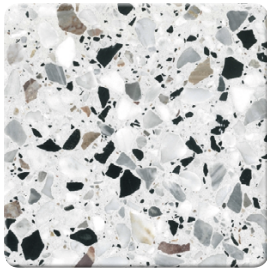

COULEURS / COLORS

Console Horizon small

Small Horizon console

Bianco