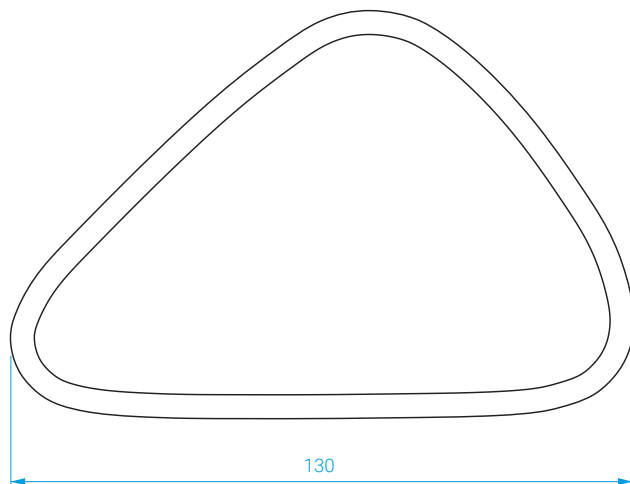

Solid oak wood base.
Lacquer on MDF and solid oak wood top.

DIMENSIONS

Long.: 130 cm . Larg.: 85 cm . Haut.: 45 cm

POIDS: 14,5 kg (table marbre 37 kg)

MEASURES

Length: 130 cm . Width: 85 cm . Height: 45 cm

DIMENSIONS

Long.: 130 cm . Larg.: 85 cm . Haut.: 45 cm

POIDS: 37kg

MEASURES

Length: 130 cm . Width: 85 cm . Height: 45 cm

WEIGHT: 37kg

COULEURS / COLORS

Table basse large