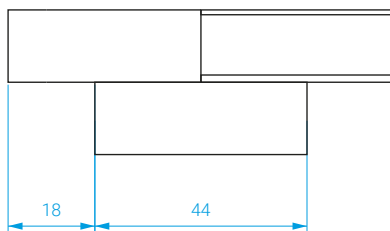

*Black glass tabletop.
Solid oak base lacquered in black matte.
Stainless steel band.*

DIMENSIONS

Long.: 80 cm . Larg.: 80 cm . Haut. : 30 cm

MEASURES

Length: 80 cm . Width: 80 cm . Height: 30 cm

POIDS :

32 kg

WEIGHT:

32 kg

COULEURS / COLORS

Cerclage inox

Stainless steel band

Plateau verre fumé noir
Black glass top
