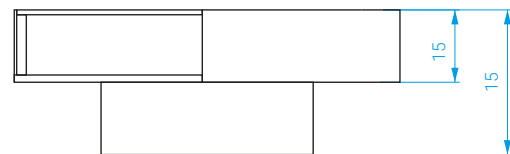

*Black glass tabletop.
Solid oak base lacquered in black matte.
Stainless steel band.*

DIMENSIONS

Long.: 80 cm . Larg.: 80 cm . Haut. : 30 cm

MEASURES

Length: 80 cm . Width: 80 cm . Height: 30 cm

POIDS :

32 kg

WEIGHT:

32 kg

COULEURS / COLORS

Cerclage inox

Stainless steel band

Plateau verre fumé noir
Black glass top
