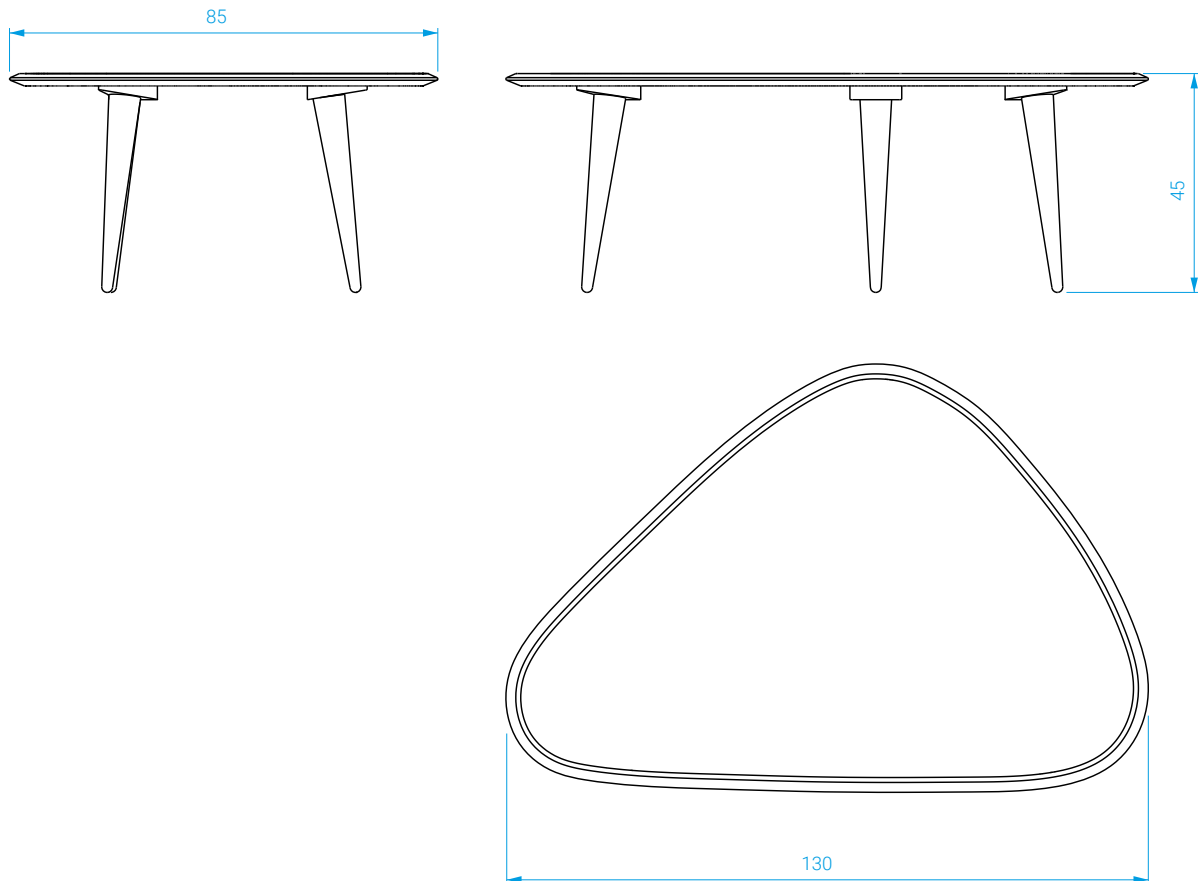

Solid oak wood base.
Lacquer on wood or solid oak wood top.

DIMENSIONS

Long.: 130 cm . Larg.: 85 cm . Haut.: 45 cm

POIDS: 14,5 kg (table marbre 37 kg)

MEASURES

Length: 130 cm . Width: 85 cm . Height: 45 cm

WEIGHT: 14,5 kg (marble table 37 kg)

FICHE TECHNIQUE / TECHNICAL SHEET

Table basse 50's large marbre

Large 50's marble coffee table

Piètement en chêne massif.
Plateau en marbre sur bois contreplaqué.

*Solid oak wood base.
Marble platter on a plywood base.*

DIMENSIONS

Long. : 130 cm . Larg. : 85 cm . Haut. : 45 cm

POIDS : 37 kg

MEASURES

Length: 130 cm . Width: 85 cm . Height: 45 cm

WEIGHT: 37 kg

COULEURS / COLORS

Table basse 50's large