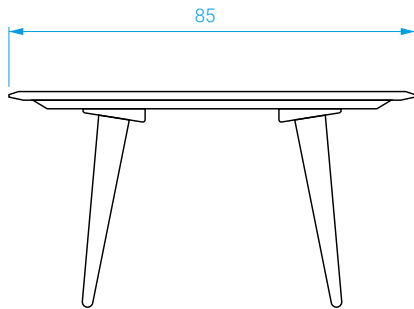

Solid oak wood base.
Lacquer on wood or solid oak wood top.

DIMENSIONS

Long.: 130 cm . Larg.: 85 cm . Haut.: 45 cm

POIDS: 14,5 kg (table marbre 37 kg)

MEASURES

Length: 130 cm . Width: 85 cm . Height: 45 cm

WEIGHT: 14,5 kg (marble table 37 kg)

FICHE TECHNIQUE / TECHNICAL SHEET

Table basse 50's large marbre

Large 50's marble coffee table

Piètement en chêne massif.
Plateau en marbre sur bois contreplaqué.

*Solid oak wood base.
Marble platter on a plywood base.*

DIMENSIONS

Long. : 130 cm . Larg. : 85 cm . Haut. : 45 cm

POIDS : 37 kg

MEASURES

Length: 130 cm . Width: 85 cm . Height: 45 cm

WEIGHT: 37 kg

COULEURS / COLORS

Table basse 50's large