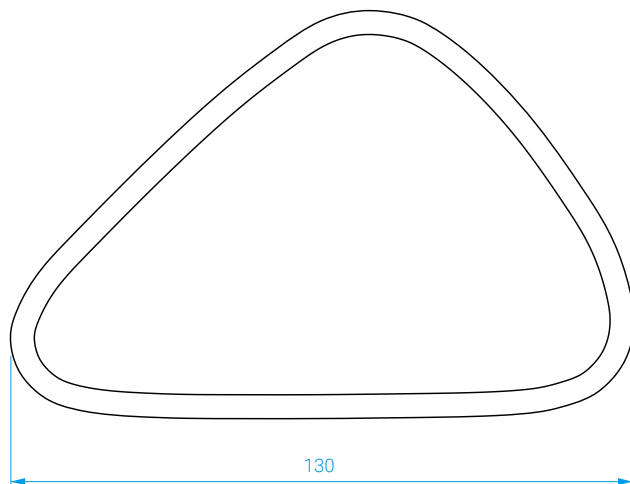

Solid oak wood base.
Lacquer on wood or solid oak wood top.

DIMENSIONS

Long.: 130 cm . Larg.: 85 cm . Haut.: 45 cm

POIDS: 14,5 kg (table marbre 37 kg)

MEASURES

Length: 130 cm . Width: 85 cm . Height: 45 cm

DIMENSIONS

Long. : 130 cm . Larg. : 85 cm . Haut. : 45 cm

POIDS : 37 kg

MEASURES

Length: 130 cm . Width: 85 cm . Height: 45 cm

WEIGHT: 37 kg

COULEURS / COLORS

Table basse 50's large