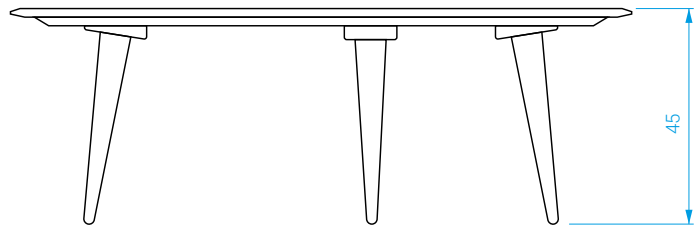

Solid oak wood base.
Lacquer on wood or solid oak wood top.

DIMENSIONS

Long.: 130 cm . Larg.: 85 cm . Haut.: 45 cm

POIDS: 14,5 kg (table marbre 37 kg)

MEASURES

Length: 130 cm . Width: 85 cm . Height: 45 cm

WEIGHT: 14,5 kg (marble table 37 kg)

FICHE TECHNIQUE / TECHNICAL SHEET

Table basse 50's large marbre

Large 50's marble coffee table

Piètement en chêne massif.
Plateau en marbre sur bois contreplaqué.

*Solid oak wood base.
Marble platter on a plywood base.*

DIMENSIONS

Long. : 130 cm . Larg. : 85 cm . Haut. : 45 cm

POIDS : 37 kg

MEASURES

Length: 130 cm . Width: 85 cm . Height: 45 cm

WEIGHT: 37 kg

COULEURS / COLORS

Table basse 50's large