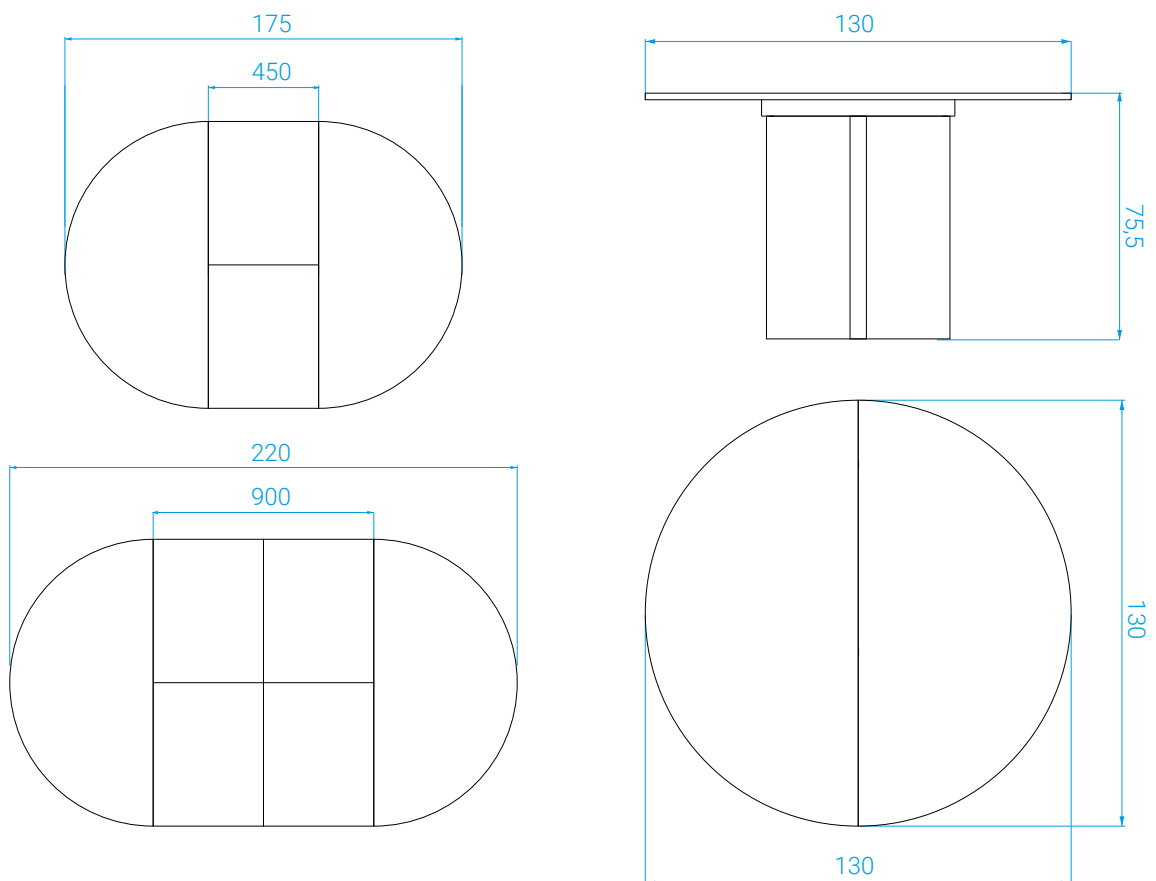

*Italian made ceramic top fixed to rosewood.
Black metal base.
Solid cabinet made of matte black lacquered wood.
Rosewood extensions or matte black.*

DIMENSIONS

Sans rallonges : Long. : 130 . Larg. : 130 . Haut. : 75,5 cm
Rallonge N°1 : Long. : 175 cm
Rallonge N°2 : Long. : 220 cm
Rallonge N°2 en option

MEASURES

*Without extension: Length: 130 . Width: 130 . Height: 75,5 cm
Extension No1: Length: 175 cm
Extension No2: Length: 220 cm
Extension No2 as an option*

POIDS

Table : 75,5 kg . Rallonges : 16 kg (2 x 8 kg)

WEIGHT

Table : 75,5 kg . Extensions: 16 kg (2 x 8 kg)

COLISAGE

Plateau : 50 kg brut / 0,31 m³
Piètement : 80 kg brut / 0,34 m³

PACKAGING

*Table top : 50 kg gross weight / 0,31 m³
Base : 80 kg gross weight / 0,34 m³*