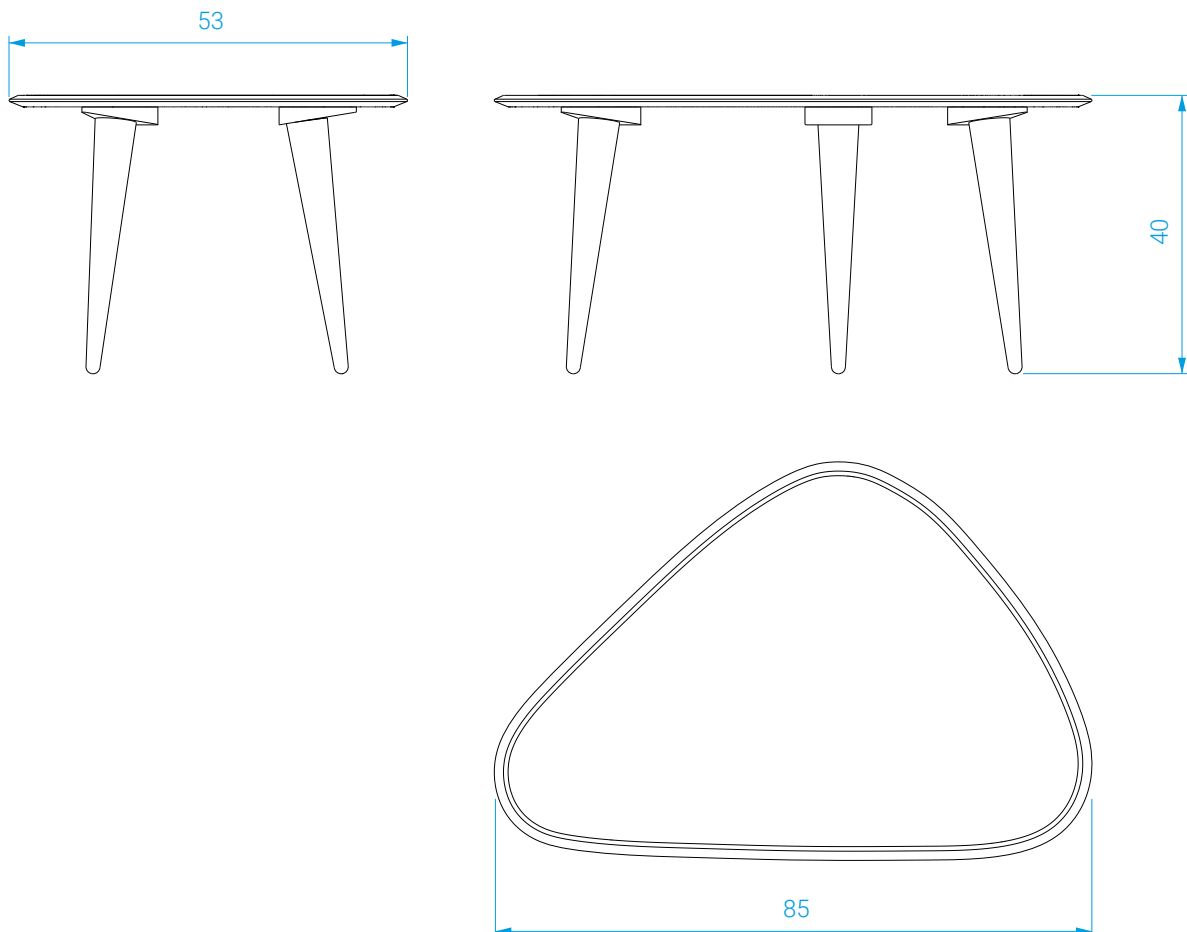

Table basse 50's small

Small 50's coffee table

Piètement en chêne massif.
Plateau en laque et bois, marbre ou chêne massif.

*Solid oak base.
Lacquer and wood, marble or solid oak top.*

DIMENSIONS

Long.: 85 cm . Larg.: 53 cm . Haut.: 40 cm

MEASURES

Length: 85 cm . Width: 53 cm . Height: 40 cm

POIDS

Plateau laque : 6 kg
Plateau marbre : 16 kg

WEIGHT

*Lacquered table top: 6 kg
Marble table top: 16 kg*

COLISAGE

Plateau laque : 8 kg brut / 0,04 m³
Plateau marbre : 21 kg brut / 0,10 m³

PACKAGING

*Lacquered table top: 8 kg gross weight / 0,04 m³
Marble table top: 21 kg gross weight / 0,10 m³*

En option : set de pieds bois (40cm)

In option: wooden table legs (40cm)