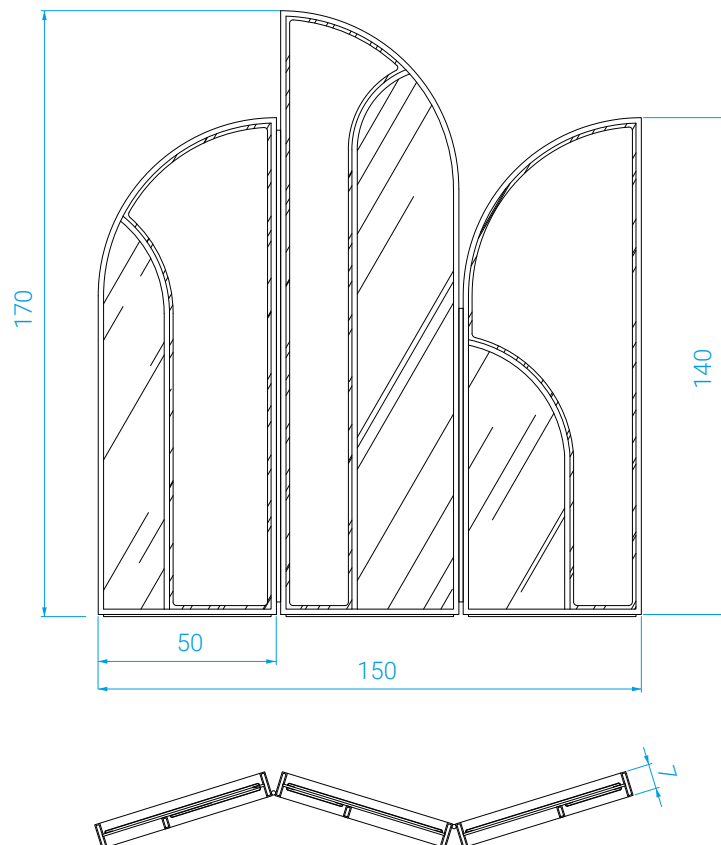

Paravent Mogador - 3 volets

Mogador screen - 3 shutters

3 volets composés de panneaux tapissés et laqués, cerclés par un cadre en bois laqué. Tissus Lelièvre.

3 shutters composed of upholstered and lacquered panels, surrounded by a lacquered wooden frame. Lelièvre Fabric.

DIMENSIONS

Long.: 150 cm . Epais.: 7 cm . Haut.: 170 cm

MEASURES

Length: 150 cm . Thickness: 7 cm . Height: 170 cm

POIDS

90 kg

WEIGHT

90 kg

COLISAGE

98 kg brut / 0,39 m³

PACKAGING

98 kg gross weight / 0,39 m³