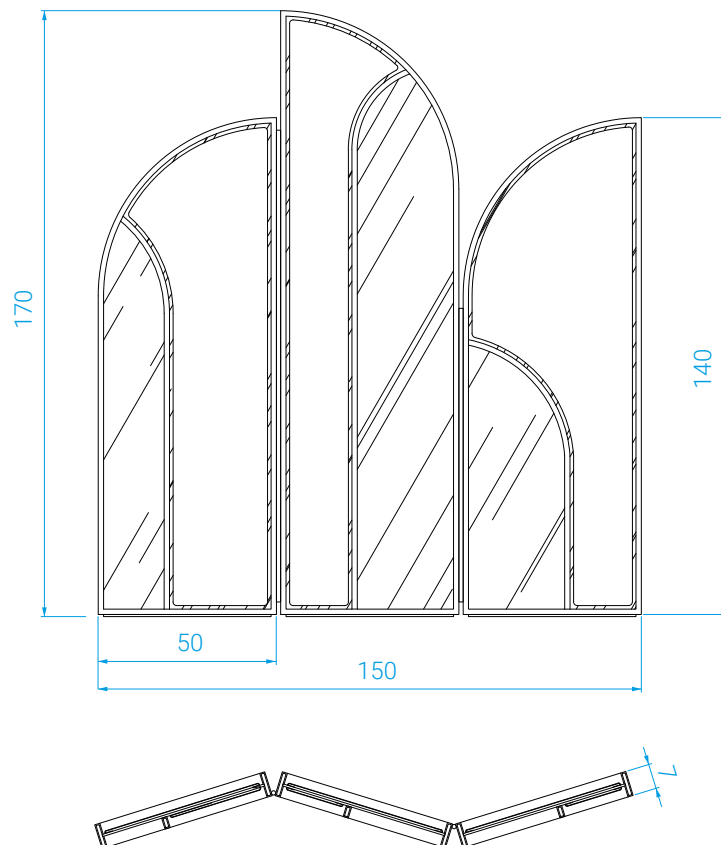

Paravent Mogador - 3 volets

Mogador screen - 3 shutters

3 volets composés de panneaux tapissés et laqués, cerclés par un cadre en bois laqué. Tissus Lelièvre.

3 shutters composed of upholstered and lacquered panels, surrounded by a lacquered wooden frame. Lelièvre Fabric.

DIMENSIONS

Long.: 150 cm . Epais.: 7 cm . Haut.: 170 cm

MEASURES

Length: 150 cm . Thickness: 7 cm . Height: 170 cm

POIDS

90 kg

WEIGHT

90 kg

COLISAGE

98 kg brut / 0,20 m³

PACKAGING

98 kg gross weight / 0,20 m³