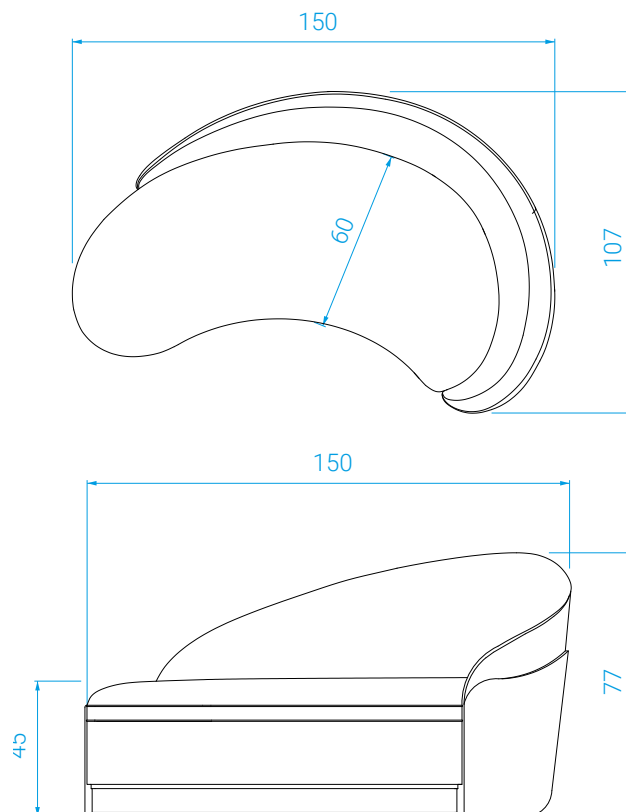

Canapé Blancs Manteaux small

Small Blancs Manteaux sofa

Structure en bois.
Double coque tapissée de cuir.
Assise et dossier en mousse HR bi-densité, 30-35kg/m³.
Coussin d'assise : mousse ignifuge.
Tissus Lelièvre.

Wood structure.
Double shell upholstered in leather.
Seat and back in HR bi-density foam, 30-35kg/m³.
Seat cushion: fire retardant foam.
Lelièvre Fabric.

DIMENSIONS

Long. : 150 cm . Prof. : 107 cm . Haut. : 77 cm

MEASURES

Length: 150 cm . Depth: 107 cm . Height: 77 cm

POIDS

91 kg

WEIGHT

91 kg

COLISAGE

100 kg brut / 1,4 m³

PACKAGING

100 kg gross weight / 1,4 m³