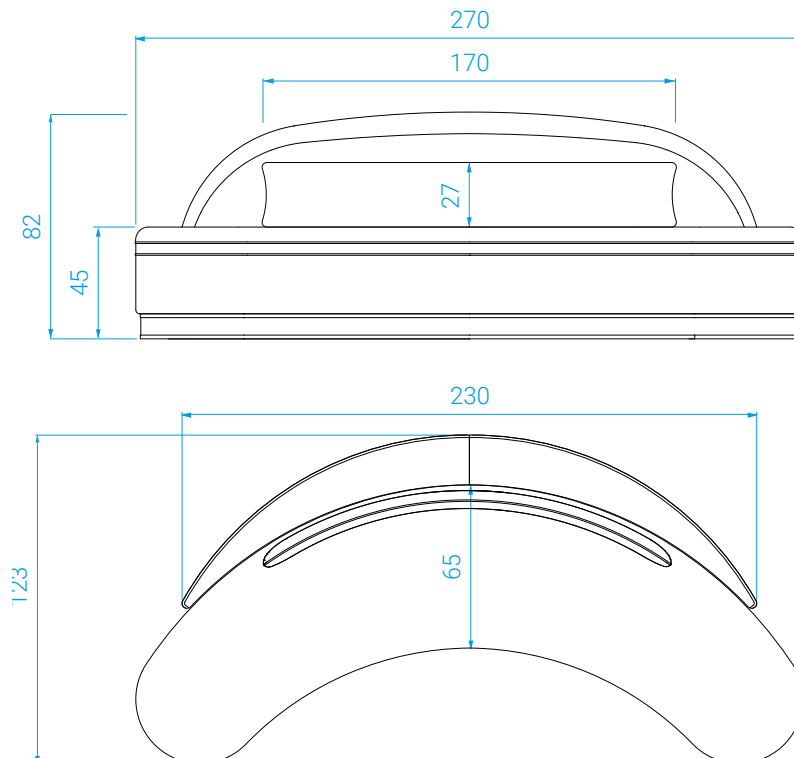

Canapé Blancs Manteaux large

Large Blancs Manteaux sofa

Structure en bois.
Double coque tapissée de cuir.
Assise et dossier en mousse HR bi-densité.
Coussin d'assise : mousse ignifuge.
Tissus Lelièvre.

Wood structure.
Double shell upholstered in leather.
Seat and back in dual density HR foam.
Seat cushion: fire retardant foam.
Lelièvre Fabric.

DIMENSIONS

Long. : 270 cm . Prof. : 123 cm . Haut. : 82 cm

POIDS

173 kg

COLISAGE

185 kg brut / 3,4 m³

MEASURES

Length: 270 cm . Depth: 123 cm . Height: 82 cm

WEIGHT

173 kg

PACKAGING

185 kg gross weight / 3,4 m³